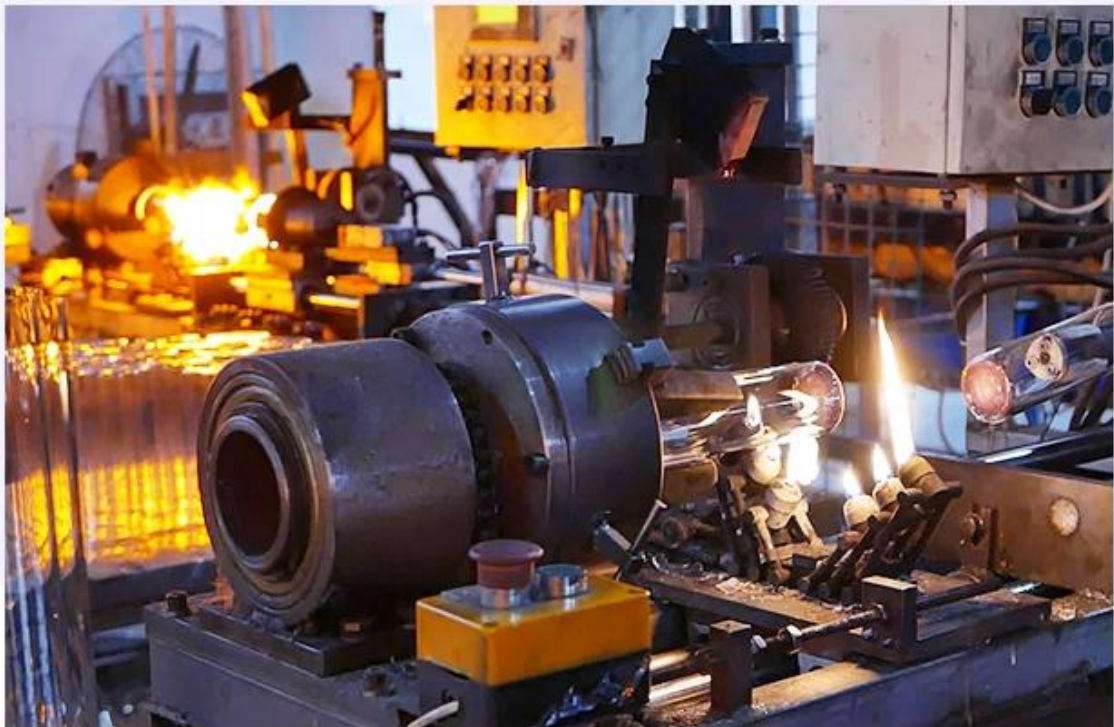

CHRISTMAS ETC

Factory Show

FACTORY

There are about 20000 square meters in our factory which was built in 1992 year; Superior quality and high efficiency can be guaranteed.

Διαδικασία χειροτεχνίας

PROCESS CRAFTS