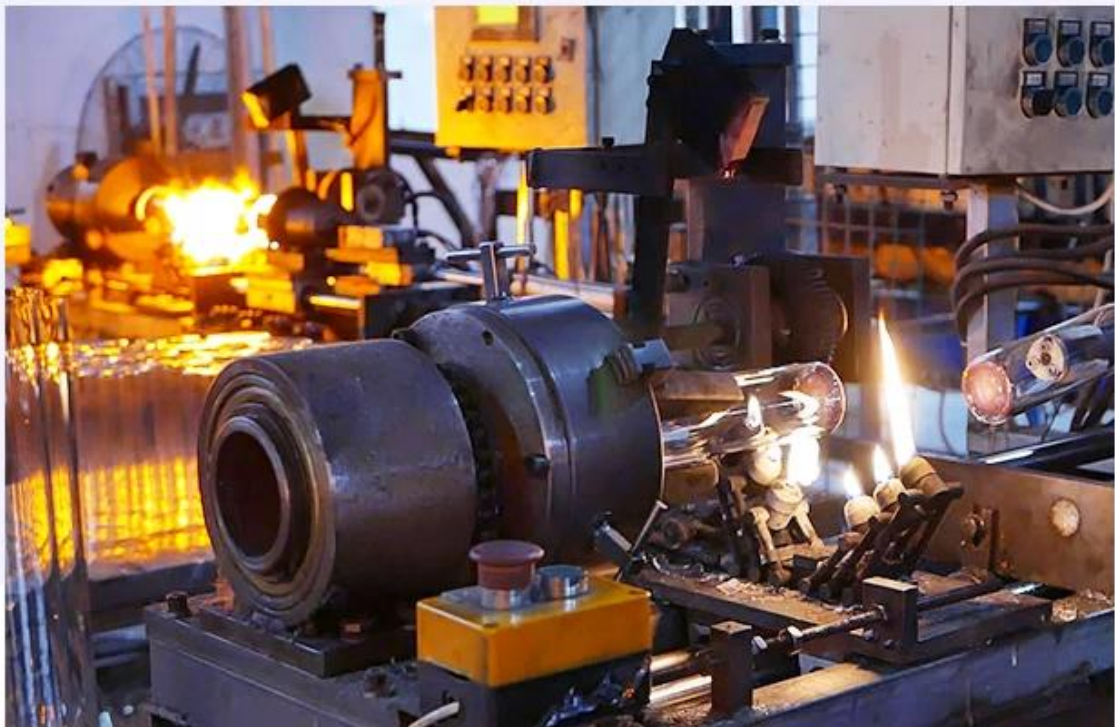

CHRISTMAS ETC

Factory Show

FACTORY

There are about 20000 square meters in our factory which was built in 1992 year; Superior quality and high efficiency can be guaranteed.

Διαδικασία χειροτεχνίας

PROCESS CRAFTS