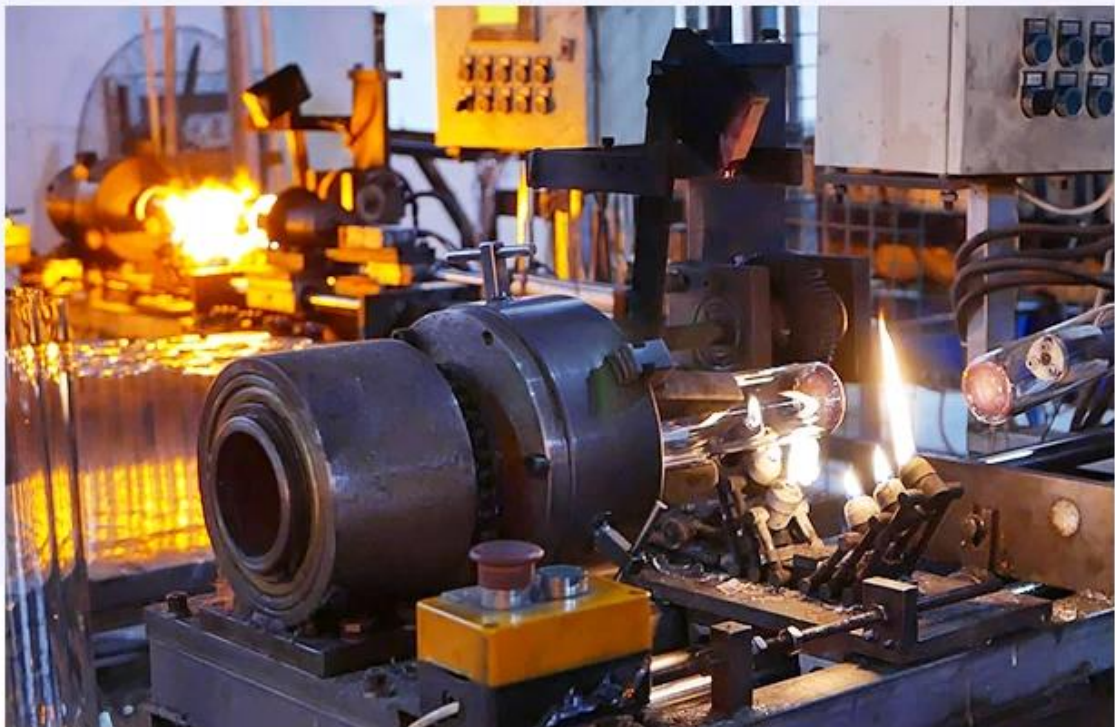

CHRISTMAS ETC

Tvornička izložba

FACTORY

There are about 20000 square meters in our factory which was built in 1992 year; Superior quality and high efficiency can be guaranteed.

Proces Crafts

PROCESS CRAFTS