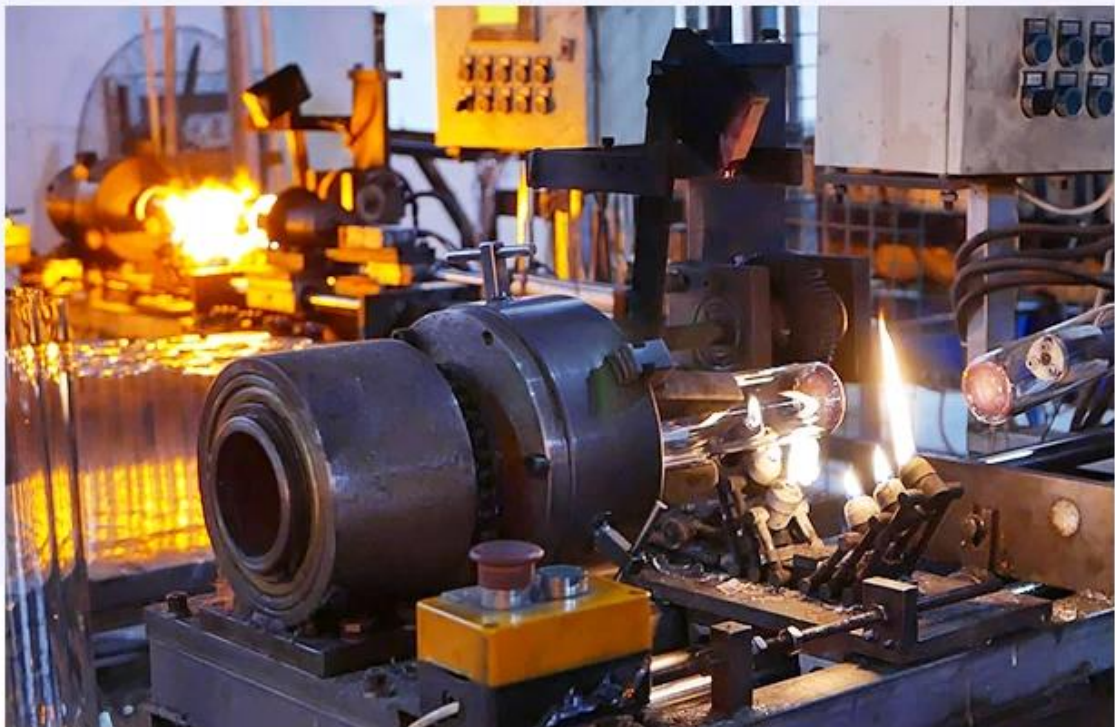

There are about 20000 square meters in our factory which was built in 1992 year; Superior quality and high efficiency can be guaranteed.

Proces Crafts

PROCESS CRAFTS

1、 Raw Material

2、 Melting

4、 Filling

3、 Cutting