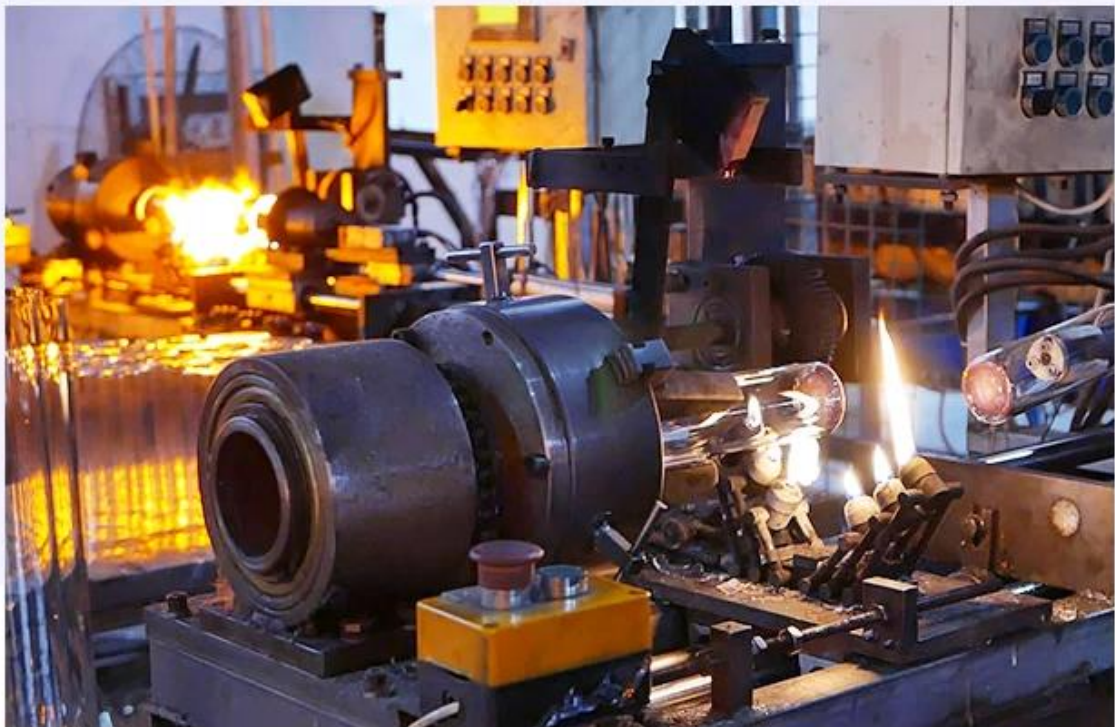

FACTORY

There are about 20000 square meters in our factory which was built in 1992 year; Superior quality and high efficiency can be guaranteed.

Proces Crafts

PROCESS CRAFTS

1、 Raw Material

2、 Melting

4、 Filling