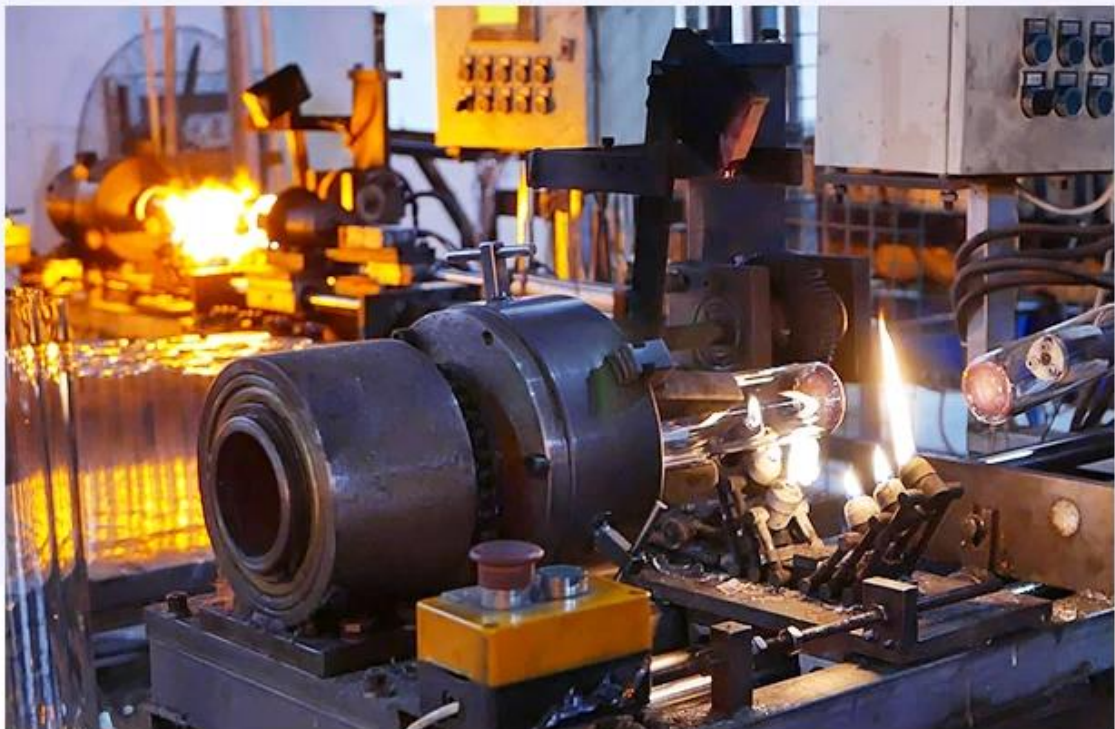

CHRISTMAS ETC

Tvornička izložba

FACTORY

There are about 20000 square meters in our factory which was built in 1992 year; Superior quality and high efficiency can be guaranteed.

Proces Crafts

PROCESS CRAFTS