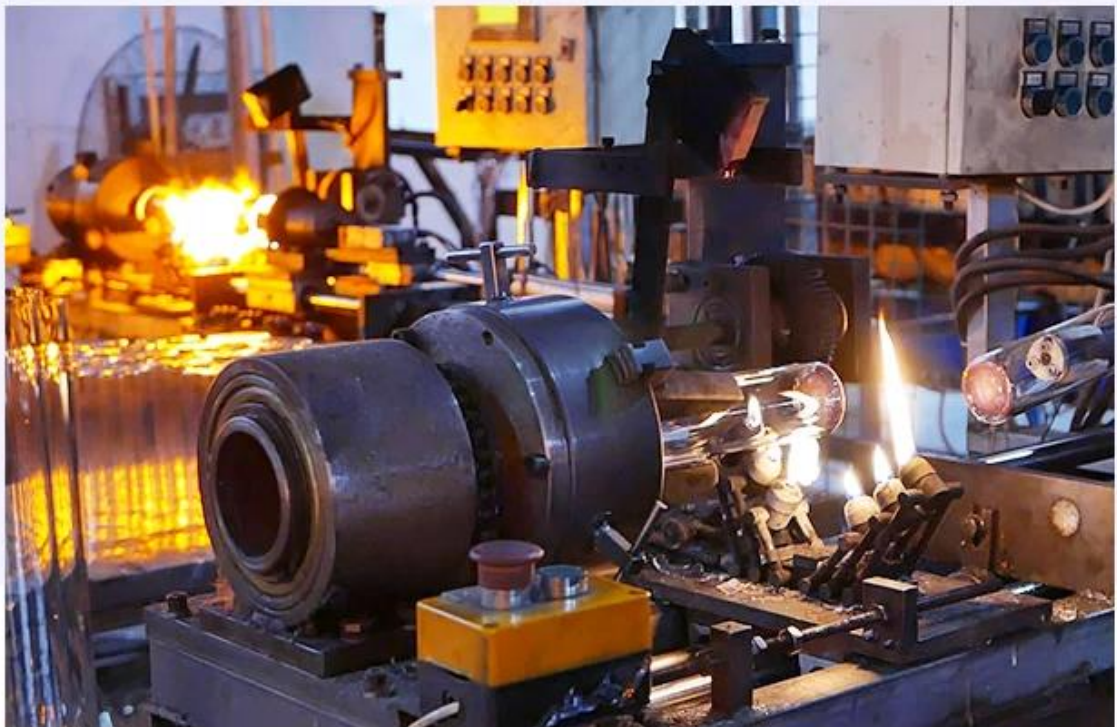

CHRISTMAS ETC

Tvornička izložba

FACTORY

There are about 20000 square meters in our factory which was built in 1992 year; Superior quality and high efficiency can be guaranteed.

Procesni obrt

PROCESS CRAFTS