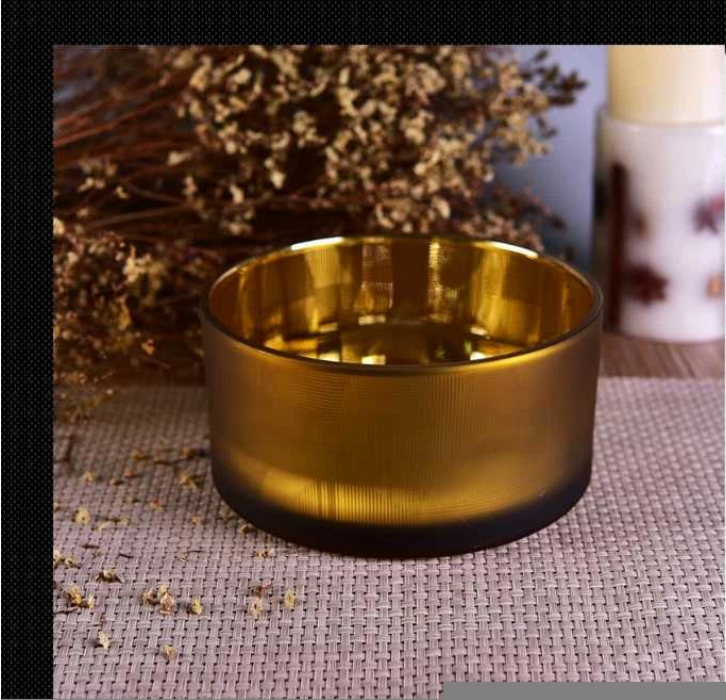

Product Size

Top dia.: 190mm
Bottom dia.: 185mm
Height: 95mm
Capacity: 1400ml
Weight: 940g

Office & Sample Room

Who We Are

Shenzhen Sunny Glassware Co.,Ltd

- More than 25 years experience glassware and ceramic ware supplier in China
- Innovative design capacity
- ISO9001 certificate approval
- Candle Holders, Bottles, Drinkware focus