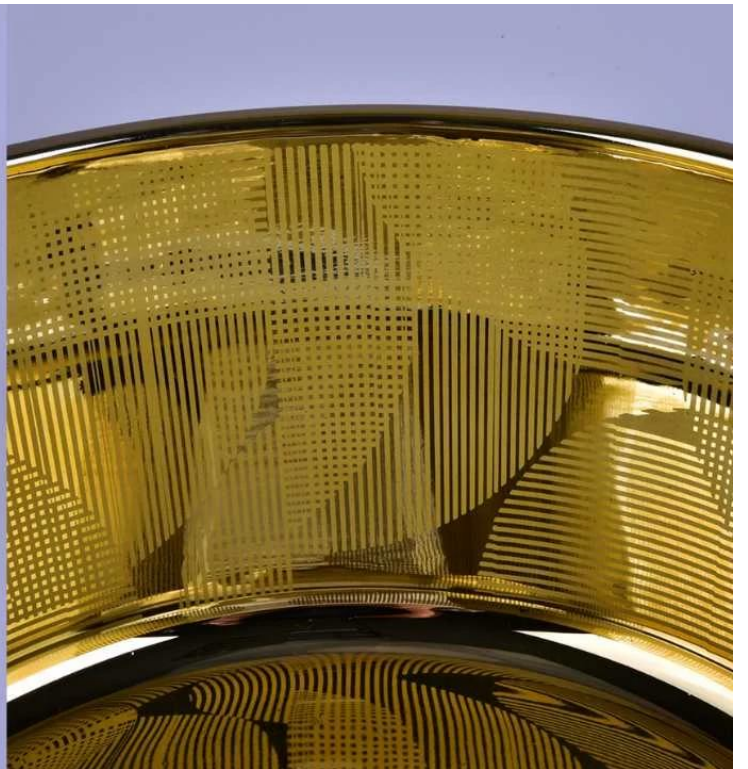

Product Size

Top dia.: 190mm
Bottom dia.: 185mm
Height: 95mm
Capacity: 1400ml
Weight: 940g

Office & Sample Room

Who We Are

Shenzhen Sunny Glassware Co.,Ltd

- More than 25 years experience glassware and ceramic ware supplier in China
- Innovative design capacity
- ISO9001 certificate approval
- Candle Holders, Bottles, Drinkware focus