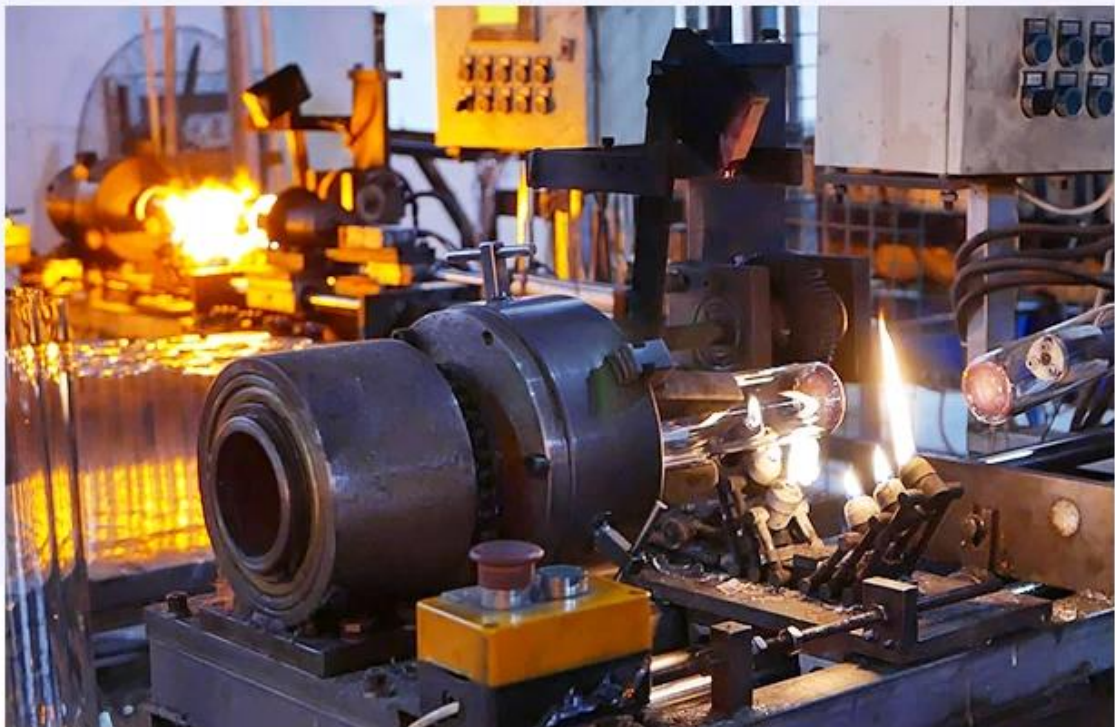

CHRISTMAS ETC

Pameran Pabrik

FACTORY

There are about 20000 square meters in our factory which was built in 1992 year; Superior quality and high efficiency can be guaranteed.

Kerajinan Proses

PROCESS CRAFTS