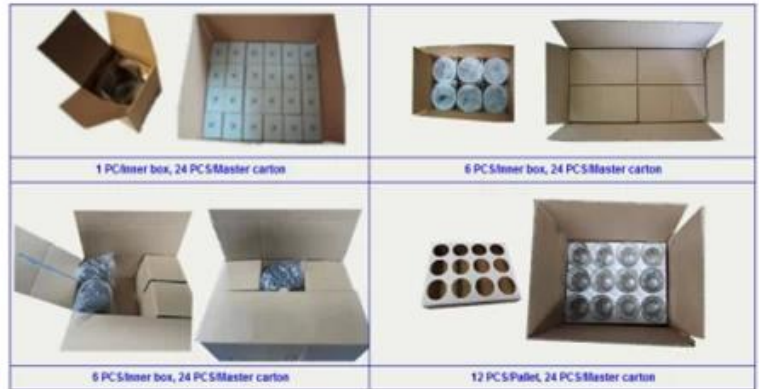

Paten No.:201630655323.4

Factory Show

01 Factory

Surface Treatment

10+ production lines

□ Spraying

□ Engraving

□ Electroplating

□ Silk-screen

- Spraying
- Engraving
- Electroplating
- Silk-Screen

Commonly Package

- ❑ Carton
- ❑ Palletizing
- ❑ Gift box
- ❑ Normal safe export packaging

Carton

Gift Box

Pallet

Logistics Service