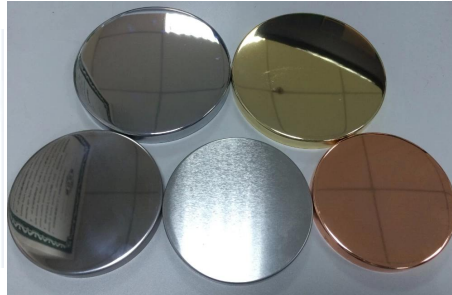

MOQ 3000

More Product Pictures

Aksesoris yang cocok:

Persediaan barang pecah belah

| | | | |
|---|--|---|---------------------|
|  | SGGOHP19.1914 Dia.:96mm H:125mm | Sample available delivery time:7days | 2000pcs In stock |
|  | SGHPG816.3106 52x60x151 max dia for bowl: 62.9mm 170ml 200g MACHINE MAKE | Sample available delivery time:7days | 2000pcs In stock |
|  | G051.4823 81x84x211 max dia for bowl: 107.9mm 643ml 252g MACHINE MAKE | Sample available delivery time:7days | 2000pcs In stock |
|  | G051.1873 45X70X230 max dia for bowl: 55.6mm 252ml 242g MACHINE MAKE | Sample available delivery time:7days | 2000pcs In stock |

| In stock now | | | |
|--------------|---|--|-----------|
| SGJD8090 |  | TOP: 80mm HEIGHT: 90mm CAPACITY: 300ml | 1K MOQ |
| SGJD88100 |  | TOP: 88mm HEIGHT: 100mm CAPACITY: 400ml WEIGHT: 340g | 1K MOQ |
| SGJB7080 |  | TOP: 70mm BOTTOM: 64mm HEIGHT: 84mm CAPACITY: 220ml WEIGHT: 200g | 1K MOQ |