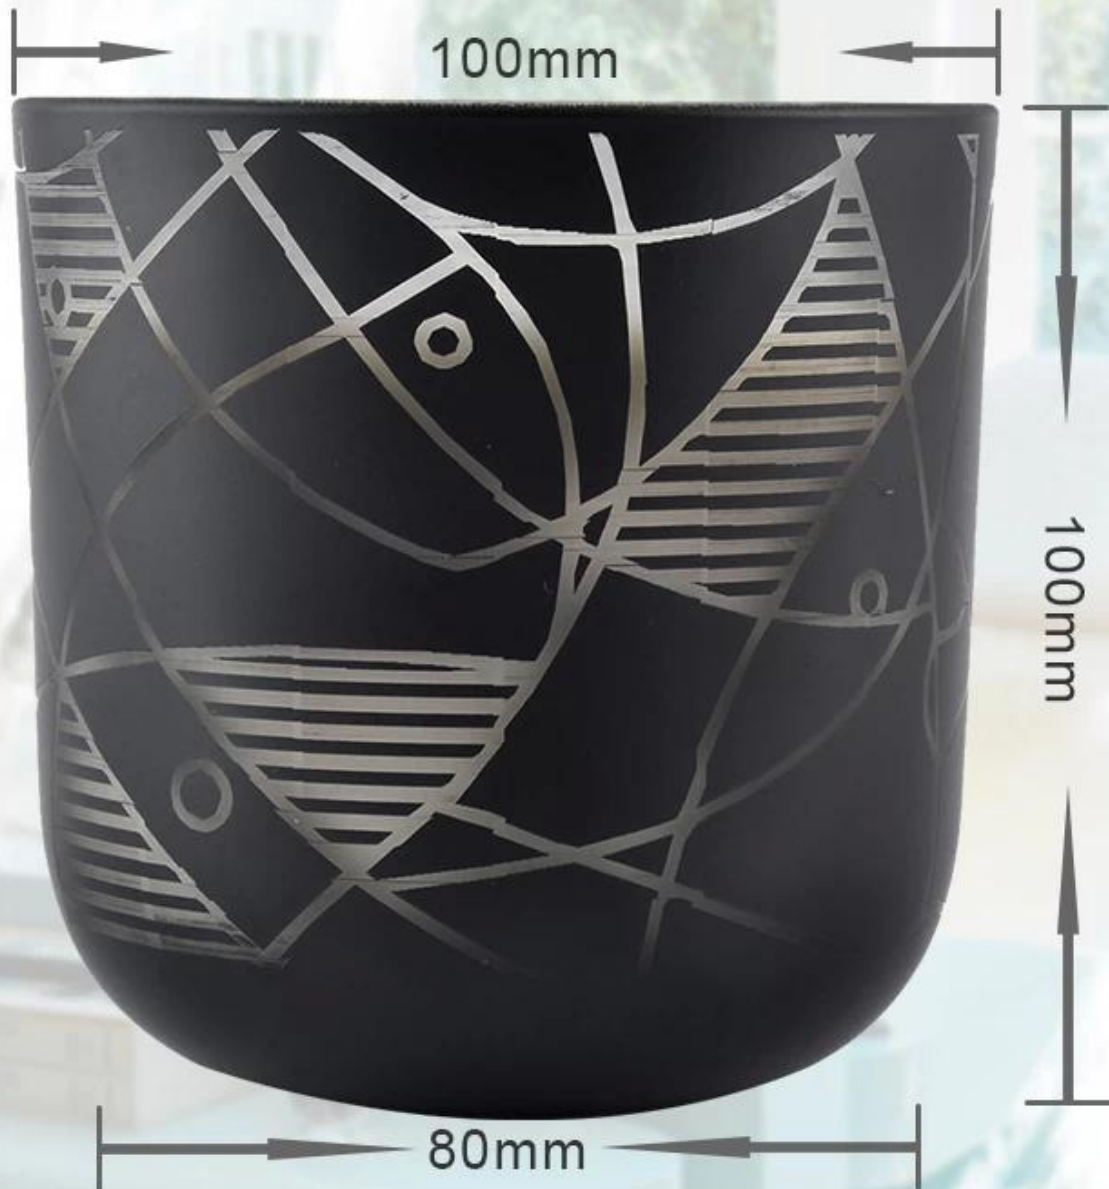

# PRODUCT INFORMATION

Classical round bottom glass candle jars, can hold 13oz wax ,  
perfect size for home decoration.

Sample Room

Exhibition

# GLASS CANDLE JAR

Classical round bottom glass candle jars,  
can hold 13oz wax , perfect size for home decoration.

Weight:468g

Capacity:480ml

# DESIGN

Classical round bottom glass candle jars, can hold 13oz wax , perfect size for home decoration.

This design using simple glass candle jar with classical black artwork, new processing technology in traditional glass candle jar make this item meaningful