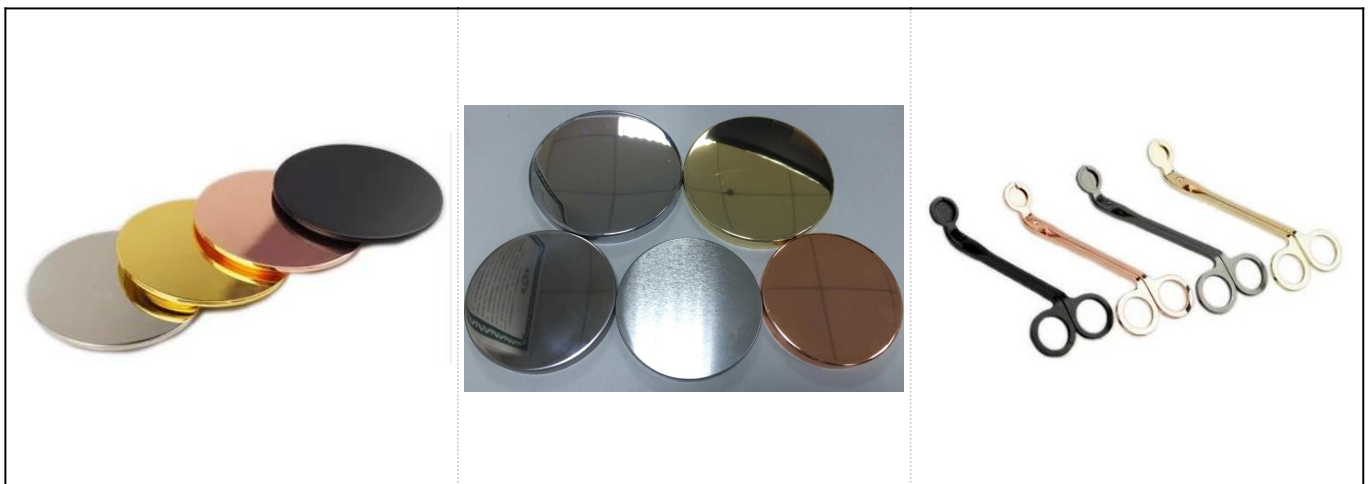

Regular hot sale items					
SGR8080		Dia:80mm Height:54mm Capacity:290ml/ 10oz	SGR135 5		Dia:135mm Height:54mm Capacity:470ml/ 16oz
SGQH150 10808		Dia:128mm Height: 63mm Capacity:560ml/ 19oz	SGMSL1 5110302		Dia: 132mm Height: 58mm Capacity: 280ml/ 9.5oz
SGQH150 10805		Dia:61mm Height:37mm Capacity:120ml/ 4oz	SGQH15 010804		Dia:83mm Height:44mm Capacity:210ml/ 7.1oz

Aksesori yang cocok:

Office & Sample Room

Sunny Glassware adalah pemasok tempat lilin terkemuka di China sejak 1992, toples lilin kaca / keramik / beton, dll. Dan aksesori yang cocok