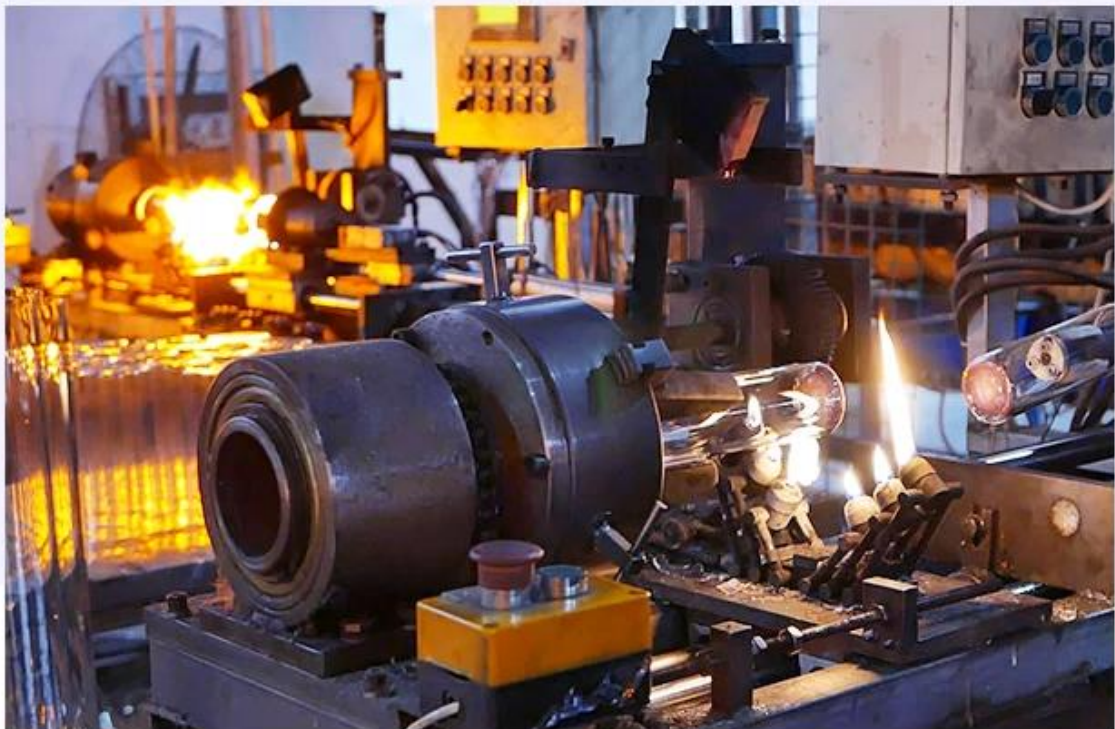

# FACTORY

There are about 20000 square meters in our factory which was built in 1992 year; Superior quality and high efficiency can be guaranteed.

**Kerajinan Proses**

---