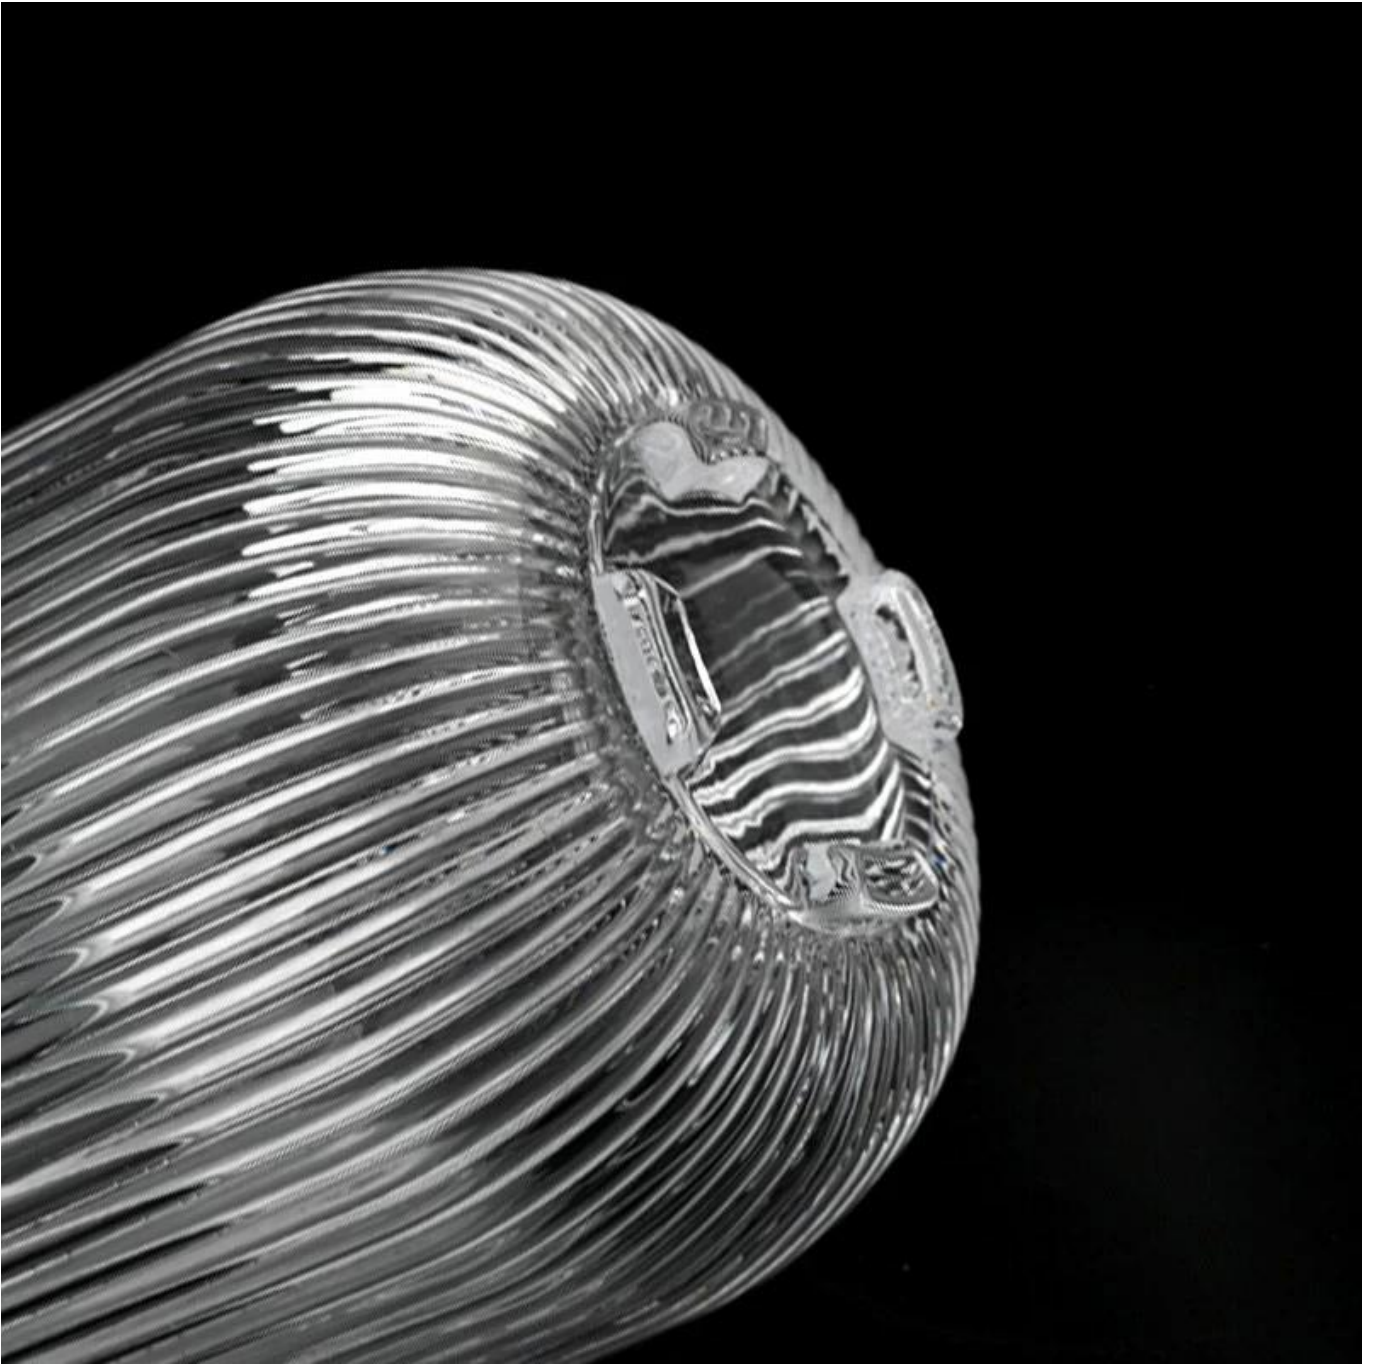

Deskripsi Toples Lilin

Seri baru ini penuh warna dengan lukisan acak. Ukuran gelasnya bagus untuk menampung sekitar 7 ons lilin.

alat ekstra lilin

Tim dan Kantor

Acara Pabrik

FACTORY

There are about 20000 square meters in our factory which was built in 1992 year; Superior quality and high efficiency can be guranteed.