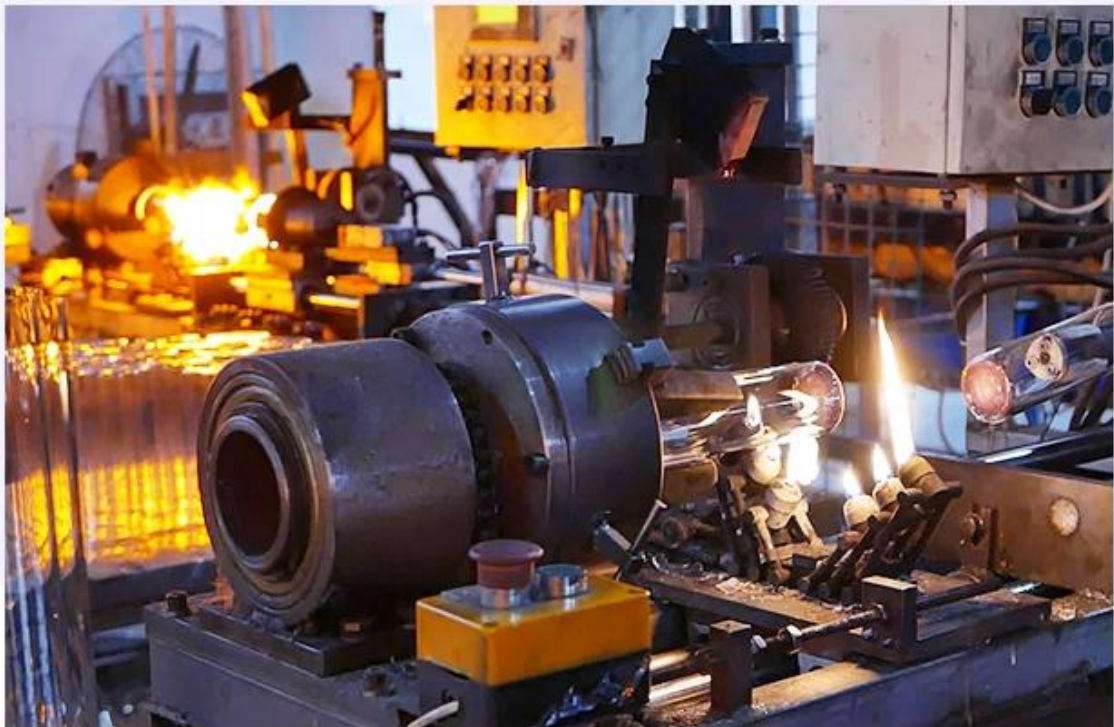

There are about 20000 square meters in our factory which was built in 1992 year; Superior quality and high efficiency can be guaranteed.

Kerajinan Proses

PROCESS CRAFTS

1、 Raw Material

2、 Melting

4、 Filling