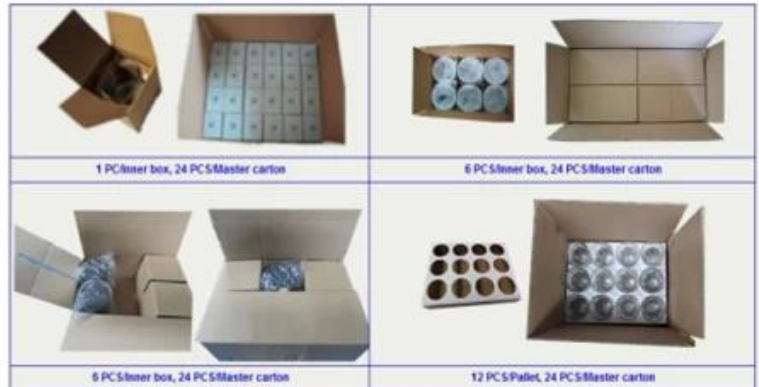

Paten No.:201630655323.4

Factory Show

01 Factory

Surface Treatment

10+ production lines

□ Spraying

□ Engraving

□ Electroplating

□ Silk-screen

- Spraying
- Engraving
- Electroplating
- Silk-Screen

Commonly Package

- ❑ Carton
- ❑ Palletizing
- ❑ Gift box
- ❑ Normal safe export packaging

Carton

Gift Box

Pallet

Logistics Service