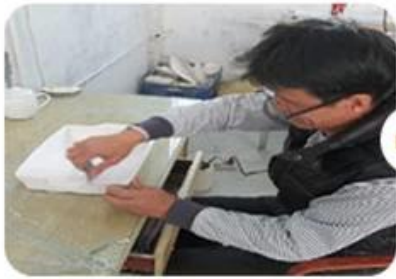

PRODUCTION PROCESS

Shenzhen Sunny Glassware Co., Ltd.

1-Prototype