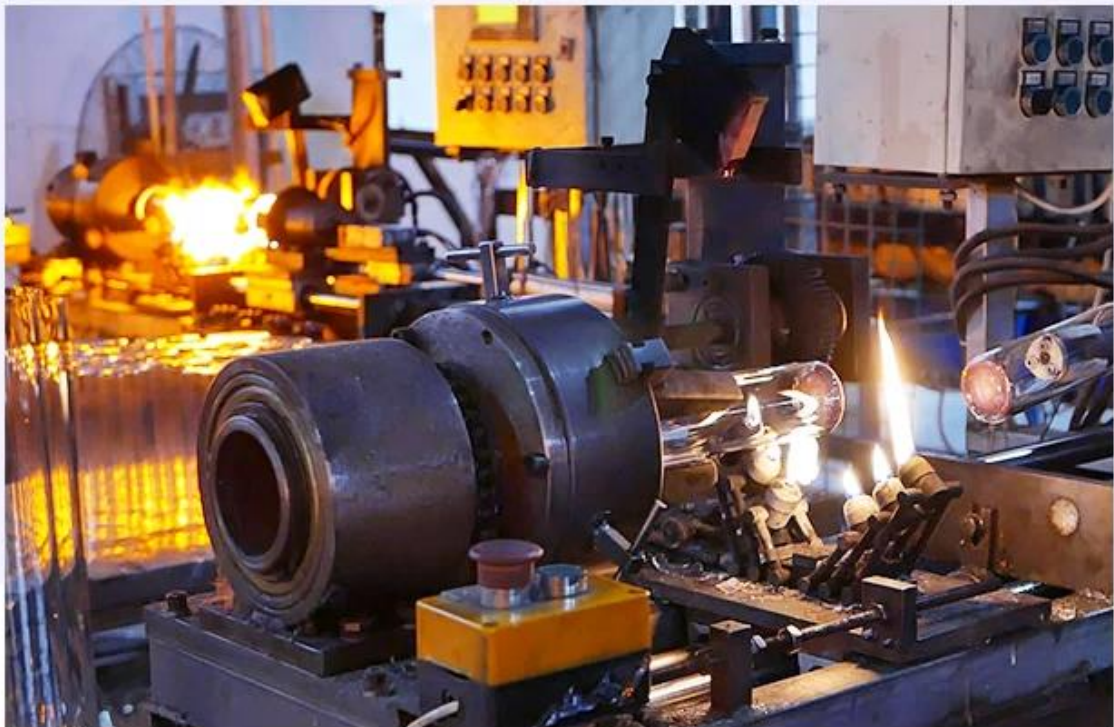

CHRISTMAS ETC

Pameran Pabrik

FACTORY

There are about 20000 square meters in our factory which was built in 1992 year; Superior quality and high efficiency can be guaranteed.

Kerajinan Proses

PROCESS CRAFTS