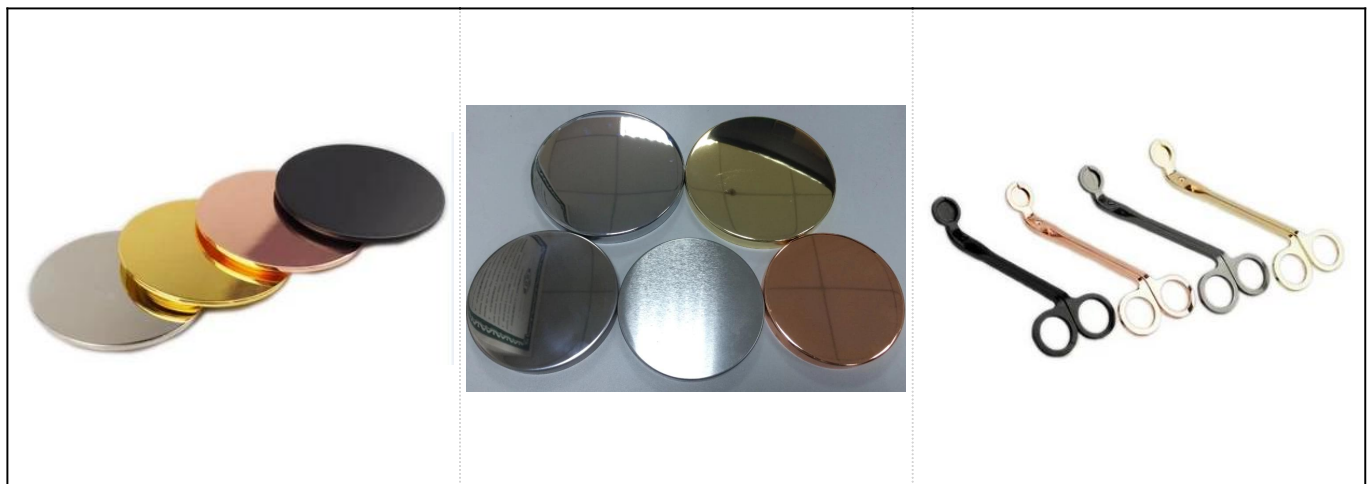

Regular hot sale items					
SGR8080		Dia:80mm Height:54mm Capacity:290ml/ 10oz	SGR135 5		Dia:135mm Height:54mm Capacity:470ml/ 16oz
SGQH150 10808		Dia:128mm Height: 63mm Capacity:560ml/ 19oz	SGMSL1 5110302		Dia: 132mm Height: 58mm Capacity: 280ml/ 9.5oz
SGQH150 10805		Dia:61mm Height:37mm Capacity:120ml/ 4oz	SGQH15 010804		Dia:83mm Height:44mm Capacity:210ml/ 7.1oz

Aksesori yang cocok:

Office & Sample Room

Sunny Glassware adalah pemasok pemegang lilin terkemuka di Cina sejak 1992, botol kaca / keramik / lilin beton kami dll dan aksesori yang cocok