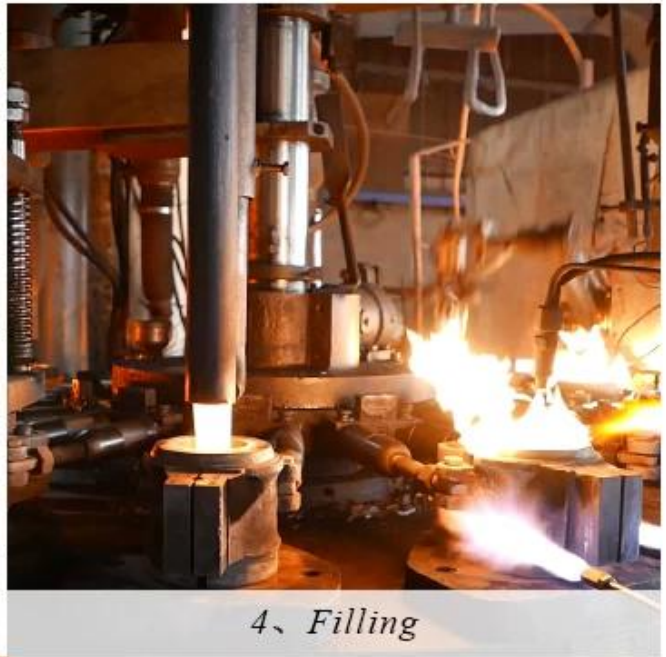

CHRISTMAS ETC

Taispeáin Monarcha

FACTORY

There are about 20000 square meters in our factory which was built in 1992 year; Superior quality and high efficiency can be guaranteed.

Ceardaíocht Próisis

PROCESS CRAFTS

1、 Raw Material

2、 Melting

4、 Filling

3、 Cutting

5、 Molding

6、 Polishing

7、 Annealing

8、 Inspecting