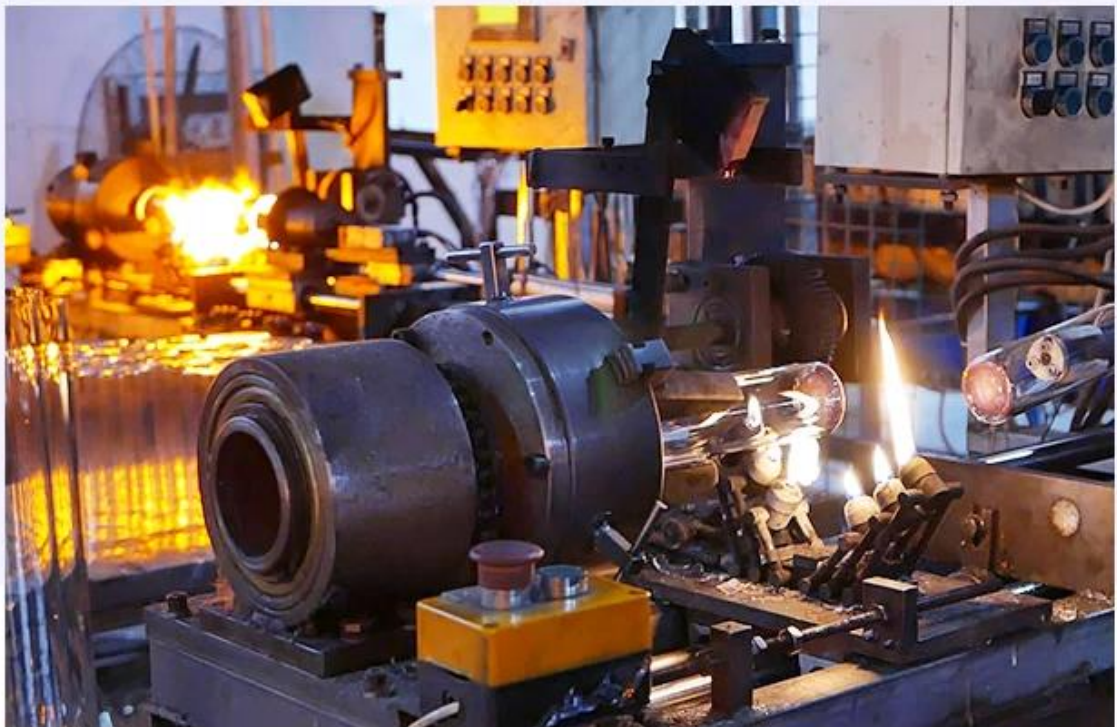

CHRISTMAS ETC

Taispeáin Monarcha

FACTORY

There are about 20000 square meters in our factory which was built in 1992 year; Superior quality and high efficiency can be guaranteed.

Ceardaíocht Próisis

PROCESS CRAFTS