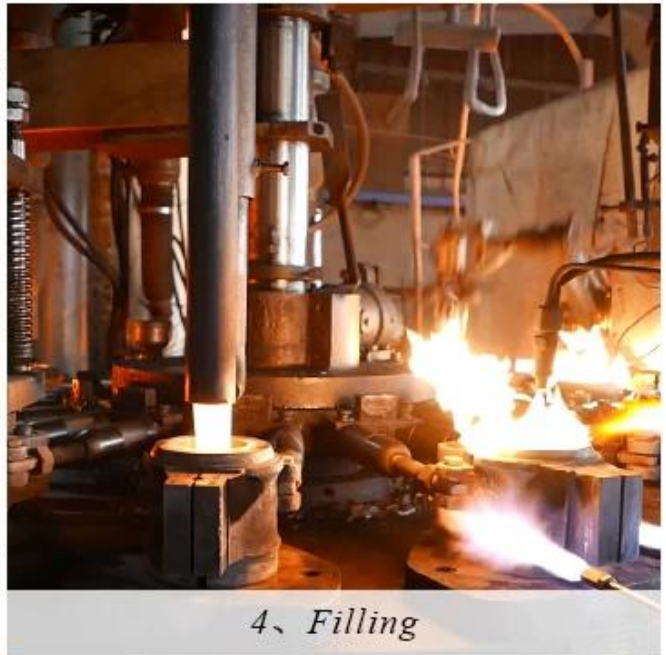

CHRISTMAS ETC

Taispeáin Monarcha

FACTORY

There are about 20000 square meters in our factory which was built in 1992 year; Superior quality and high efficiency can be guaranteed.

Ceardaíocht Próisis

PROCESS CRAFTS

1、 Raw Material

2、 Melting

4、 Filling

3、 Cutting

5、 Molding

6、 Polishing

7、 Annealing

8、 Inspecting