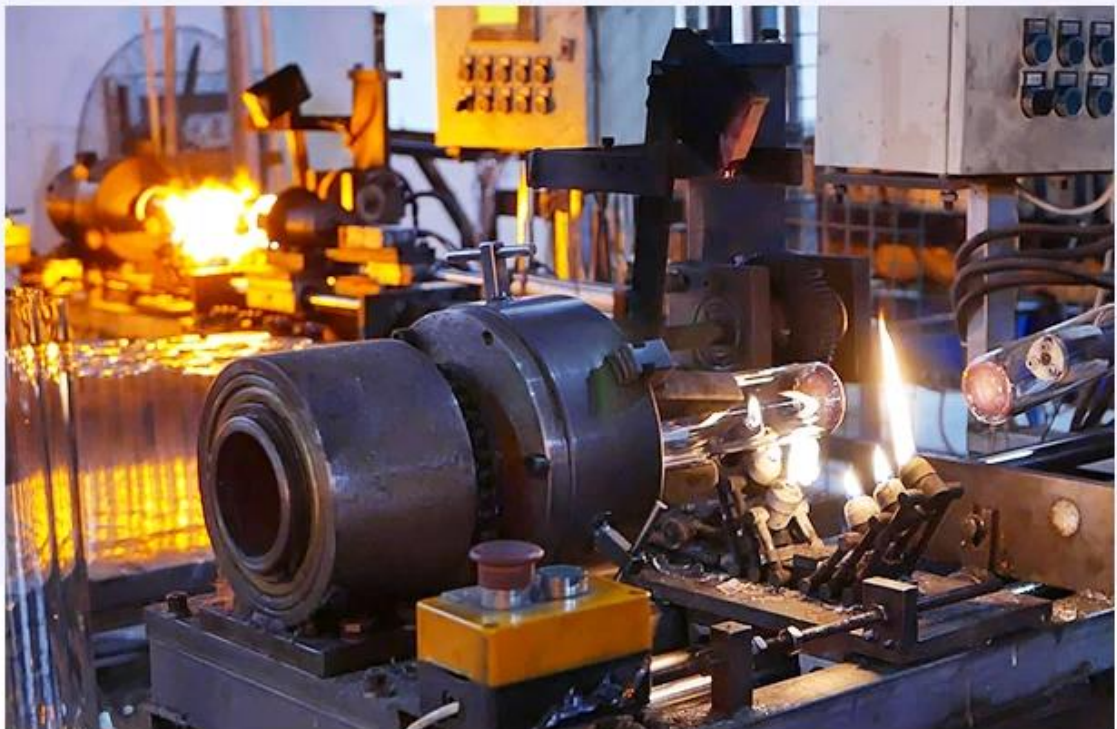

CHRISTMAS ETC

Taispeáin Monarcha

FACTORY

There are about 20000 square meters in our factory which was built in 1992 year; Superior quality and high efficiency can be guaranteed.

Ceardaíocht Próisis

PROCESS CRAFTS