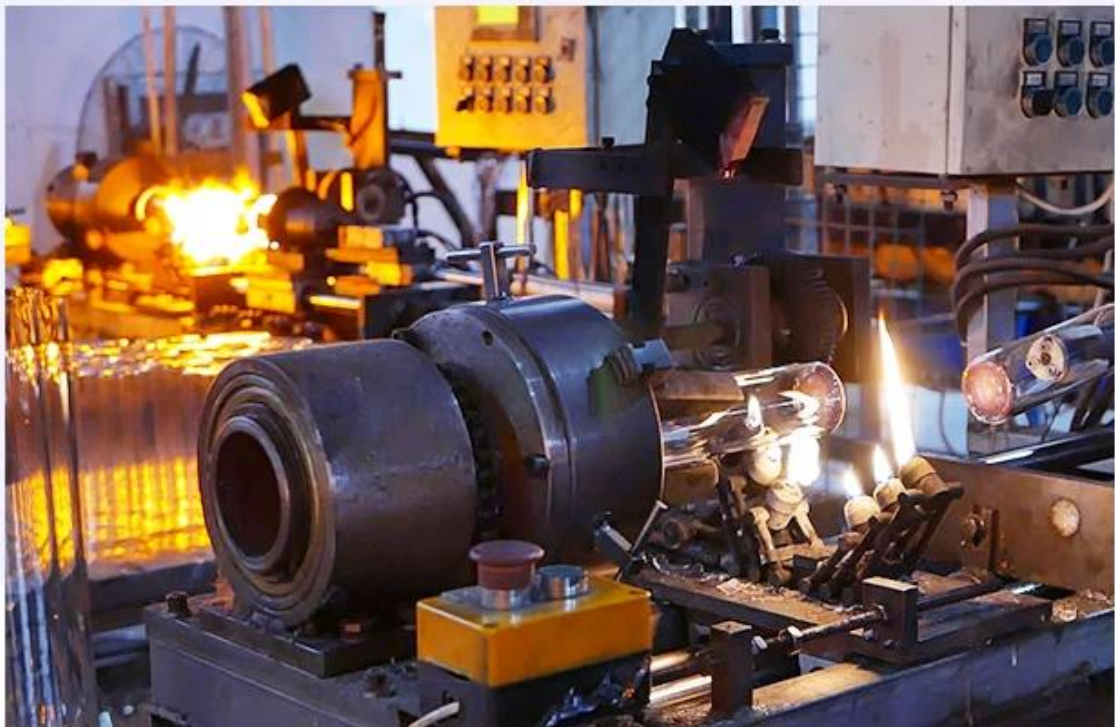

FACTORY

There are about 20000 square meters in our factory which was built in 1992 year; Superior quality and high efficiency can be guaranteed.

Ceardaíocht Próisis

PROCESS CRAFTS

1、 Raw Material

2、 Melting