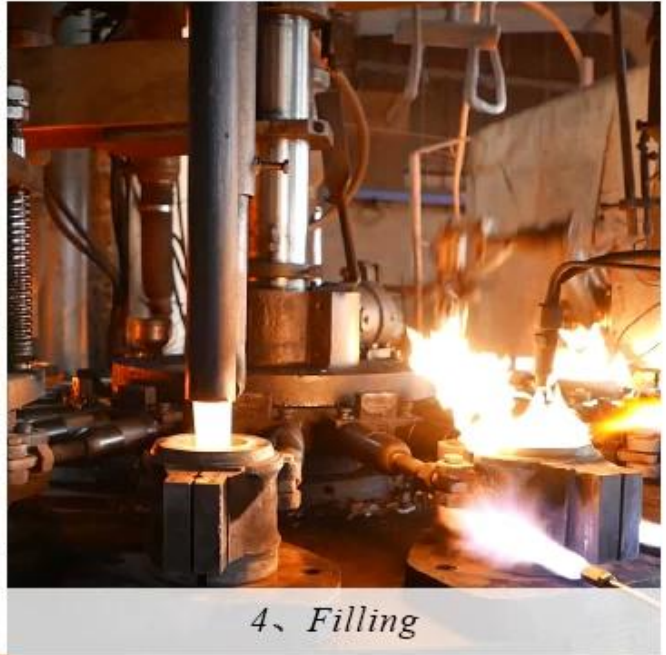

CHRISTMAS ETC

Taispeáin Monarcha

FACTORY

There are about 20000 square meters in our factory which was built in 1992 year; Superior quality and high efficiency can be guaranteed.

Ceardaíocht Próisis

PROCESS CRAFTS

1、 Raw Material

2、 Melting

4、 Filling

3、 Cutting

5、 Molding

6、 Polishing

7、 Annealing

8、 Inspecting