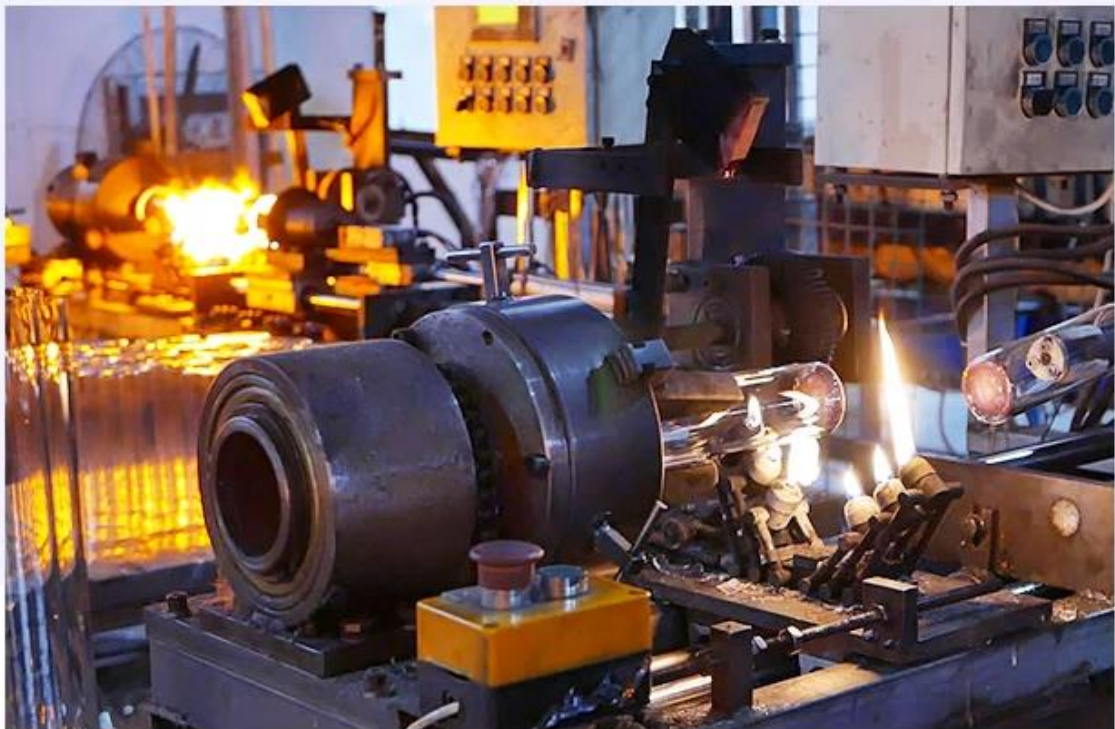

CHRISTMAS ETC

Taispeáin Monarcha

FACTORY

There are about 20000 square meters in our factory which was built in 1992 year; Superior quality and high efficiency can be guaranteed.

Ceardaíocht Próisis

PROCESS CRAFTS