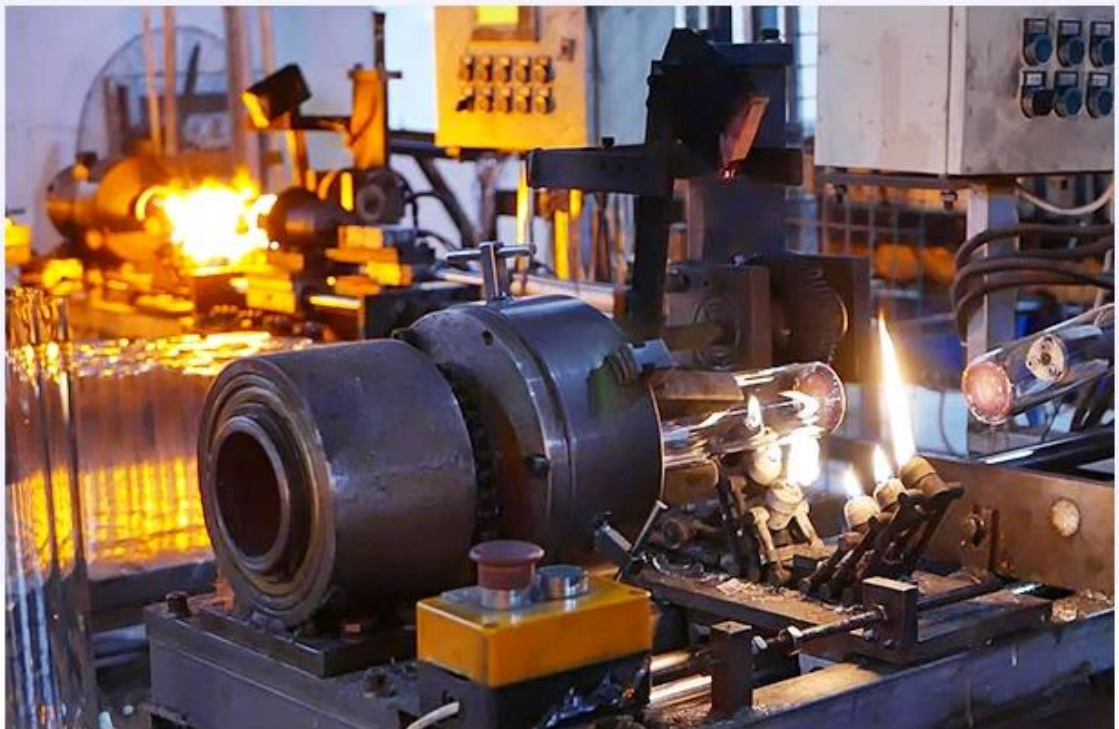

CHRISTMAS ETC

Taispeáin Monarcha

FACTORY

There are about 20000 square meters in our factory which was built in 1992 year; Superior quality and high efficiency can be guaranteed.

Ceardaíocht Próisis

PROCESS CRAFTS