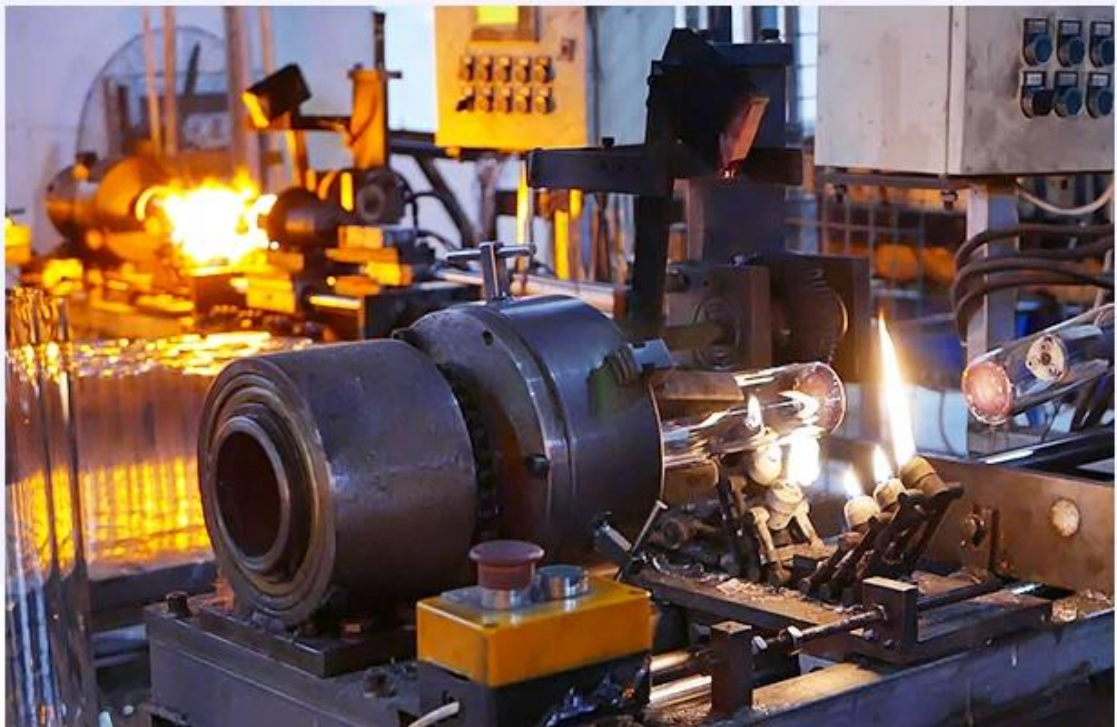

FACTORY

There are about 20000 square meters in our factory which was built in 1992 year; Superior quality and high efficiency can be guaranteed.

Ceardaíocht Próisis

PROCESS CRAFTS

1、 Raw Material

2、 Melting