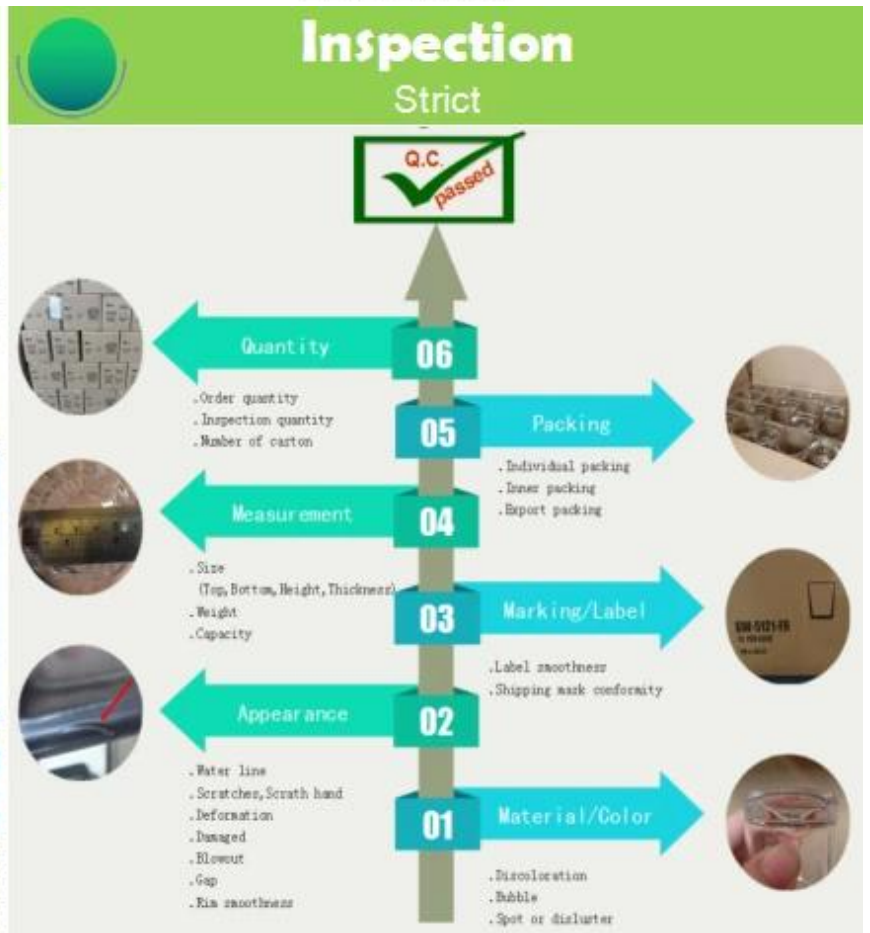

▶ Roller Forming

▶ Body Finishing

▶ First Firing

▶ Hand Painting

▶ Decaling

▶ Glazing

▶ Decor Firing

▶ Packing

▶ Warehouse

▶ Loading

▶ Shipping

Decoration firing

After decal

Inspection the decal product

Packing

Ready to loading

QC
Professional

Measure
Accurate

Saintríthe an ghloine séidte in aghaidh na míosa

1. A bhuntáiste lena n-áirítear dealbhóireacht raidhse, teicnící, éifeachtaí dromchla, dath srl.
2. Is seiceáil deacair í an cháilíocht agus is mó an lamháltas maidir le méid, meáchan agus cruth.
3. Tá an praghas ard agus tá an táirge teoranta do ghloine teicniúil speisialta.