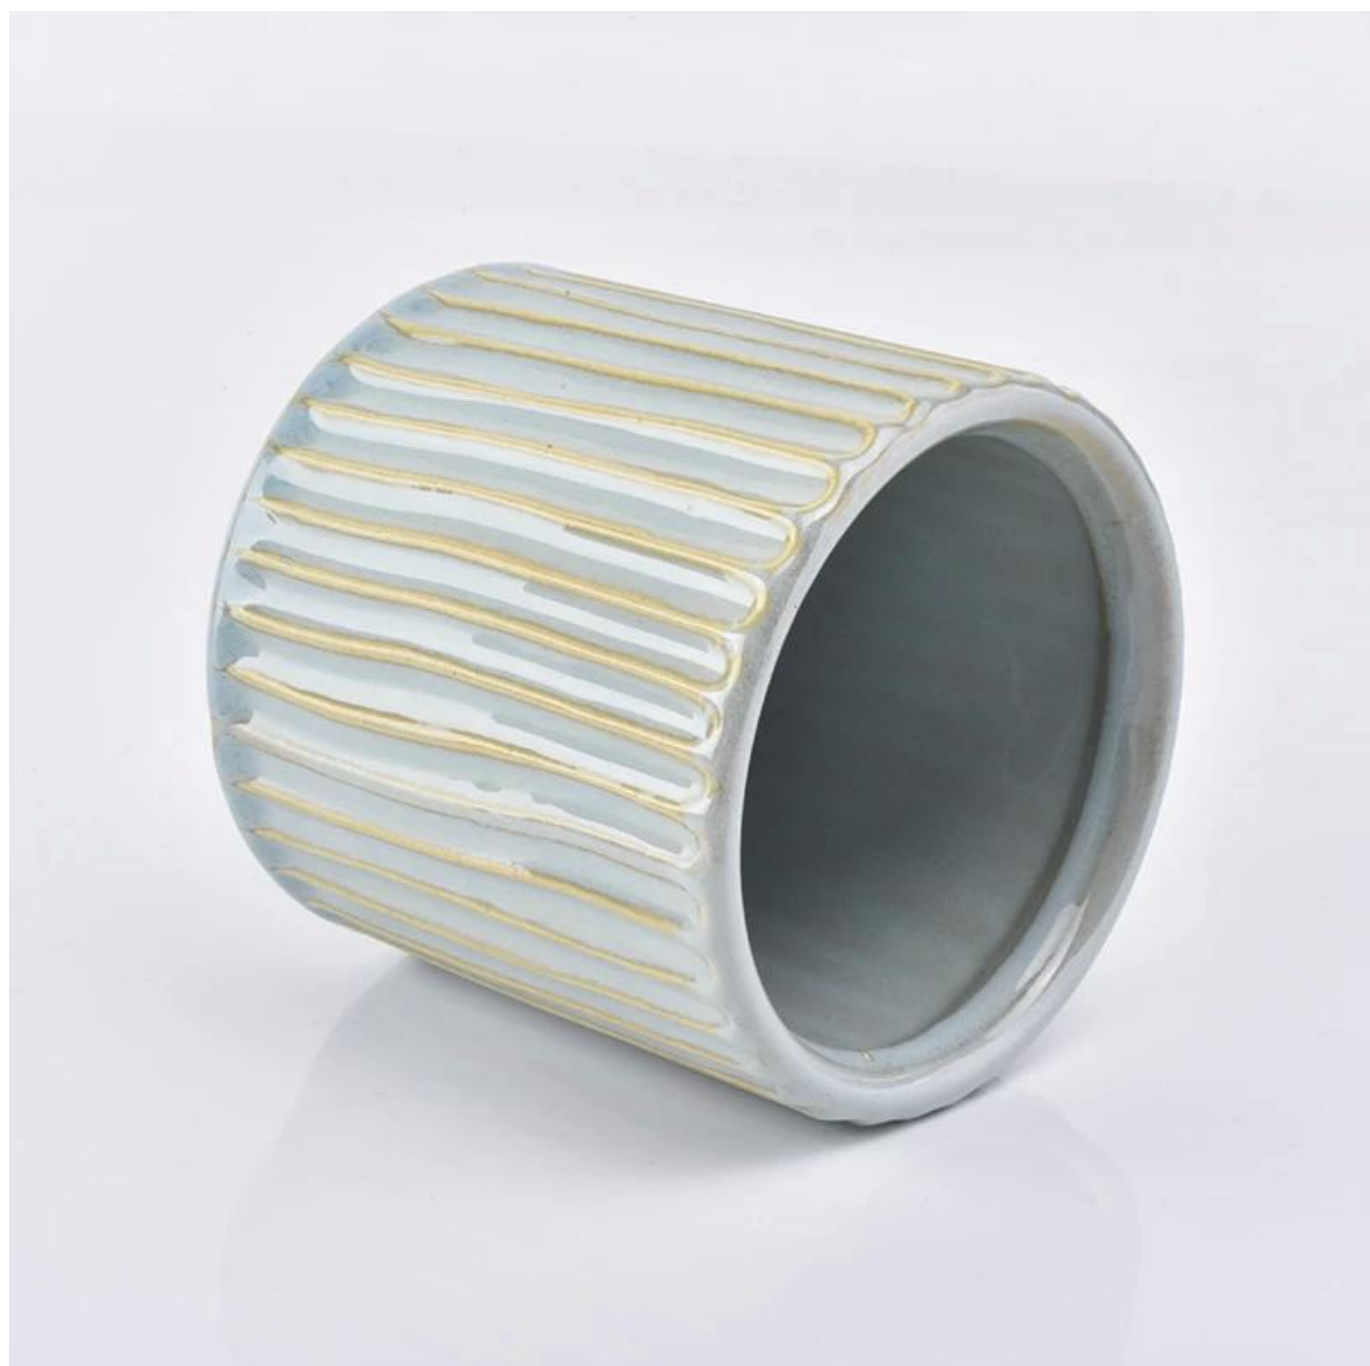

Mórdhíola Prócaí Coinnle Ceirmeacha Maisiúla

Product Details

Ainm eilimint	Mórdhíola Prócaí Coinnle Ceirmeacha Maisiúla
Uimhir earra	SGYC19012238
Méid	Dia barr: 100mm Bun dia: 100mm Airde: 100mm Meáchan: 350g Cumas: 580ml
Cumas	10oz 14oz 16oz srl. Tá sé ar fáil
Am samplála	1.5 lá má tá cruth agus méid na dtáirgí ann 2.15 lá má theastaíonn cruth agus méid nua táirgí uait
pacáiste	24pcs / 36pcs / 48pcs pacáil rialta slándála srl. Le haghaidh cartán onnmhairiúcháin le roinnteoir uibhe
MOQ	5000pcs
Am seachadta	Laistigh de 35 lá tar éis an ordaithe deimhnithe
Téarmaí íocaíochta	Taisce 30% le T / T roimh ré, an t-iarmhéid tar éis duit an chóip de B / L a thaispeáint
Gnéithe Táirge	<ol style="list-style-type: none">1. Praghsanna iomaíocha ar ardchaighdeán2. FDA, SGS, tástáil LFGB srl.3. Éicea-chairdiúil4. Tá sé dírithe den chuid is mó ar phóstaí, cóisirí, tithe, beáir, srl.5. sealbhóirí coinne gloine meaisín-déanta

More Product Pictures

hand”
Every SCANPAN aluminum product is cast by hand and goes through eight sets of hands. The minutely-controlled process begins with recycled

dition
ovatio
by its premium products and rec...
... in 2016

... the impact of
... stainless steel,
... the process of
... making the
... SCANPAN
... see it despite
... with

Introp
Maitr
SCANPAN here
includes 21 mod
cookware and 13
and functional li
Made in Indon
cookware range
copper designs
and serving. The
multi-layer const
steel inside dur
for excellent heat
100% steel base f
compatibility, an
a beautiful design
also delivers des
make cooking ea
drip-free rim by
making. See it
steel handles, the
large feet have
optimum heat in
SCANPAN like
see it despite
with