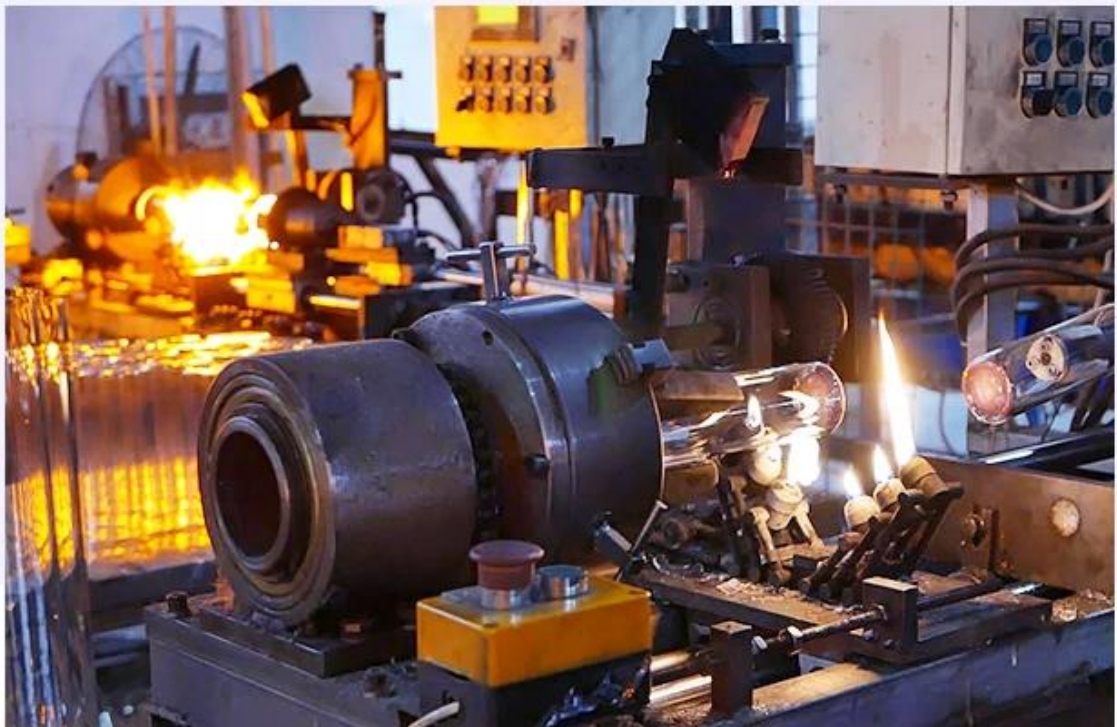

Taispeáin Monarcha

FACTORY

There are about 20000 square meters in our factory which was built in 1992 year; Superior quality and high efficiency can be guaranteed.

Ceardaíocht Próisis

PROCESS CRAFTS

1、 Raw Material