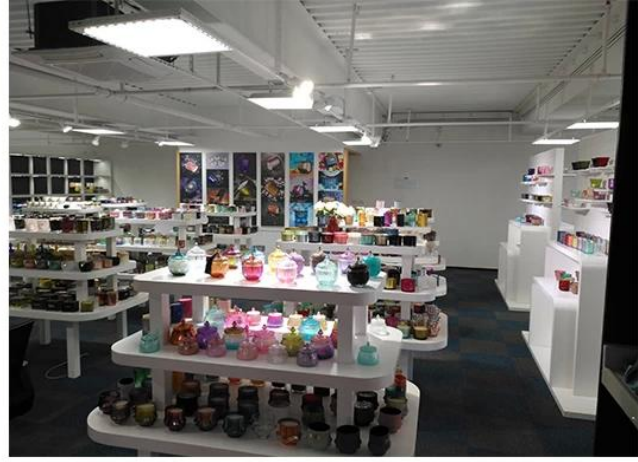

Life scene

- . Coffee or bar
- . Perfect for families, hotels or gardens
- . Sweet lover's gift
- . Every renovation

Range of the application

Office & Sample Room

We purchased an international office of 1,800 square meters in Shenzhen.

Sample room display

Meiyang Glass provides more than just **Shenzhen sample room has 5000 pieces** A wide range of options. He won a big card [Customer Reviews](#). Welcome to the Shenzhen office! The image is as follows **Just part of our design candlestick** Welcome to the Shenzhen office to find your favorite, it will bring you a lot of surprises, because it is difficult to find such another supplier in China.