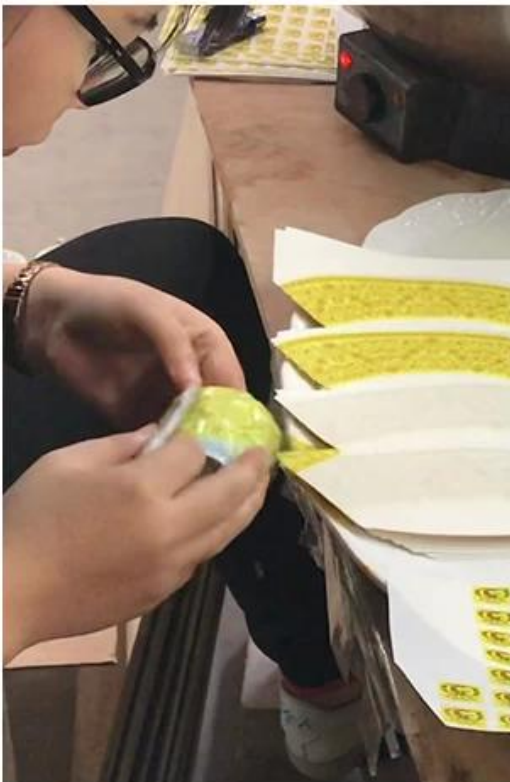

including Nest Fragrance, Candle Lite,
UGG etc popular brands

Process Crafts

DEEP PROCESSING

Color glaze

Decal printing

Screen-printing

Water transfer printing

SUNNY