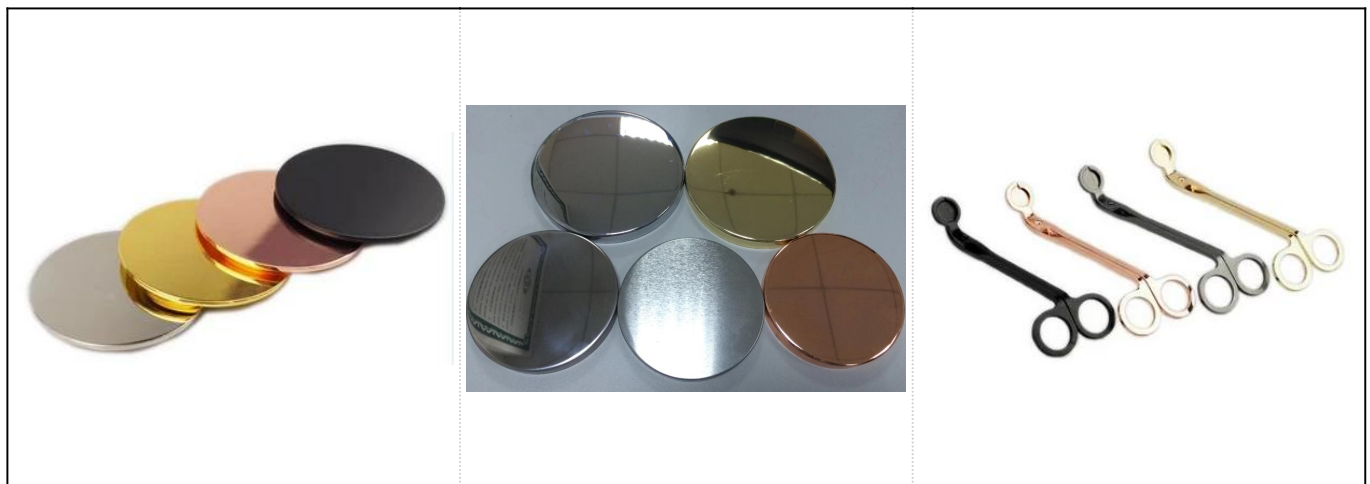

Regular hot sale items					
SGR8080		Dia:80mm Height:54mm Capacity:290ml/ 10oz	SGR135 5		Dia:135mm Height:54mm Capacity:470ml/ 16oz
SGQH150 10808		Dia:128mm Height: 63mm Capacity:560ml/ 19oz	SGMSL1 5110302		Dia: 132mm Height: 58mm Capacity: 280ml/ 9.5oz
SGQH150 10805		Dia:61mm Height:37mm Capacity:120ml/ 4oz	SGQH15 010804		Dia:83mm Height:44mm Capacity:210ml/ 7.1oz

Samsvarandi fylgihlutir:

Office & Sample Room

Sunny Glassware er leiðandi birgi kertahafa í Kína síðan 1992, gler / keramik / steypu kertakrukkur o.fl. og samsvarandi aukabúnaður