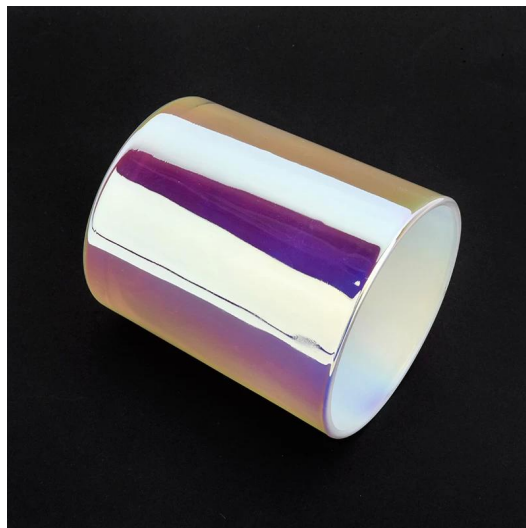

### **Flexible size design allows your market to grow rapidly**

Item No.:SG88100-White  
Top dia: 88mm  
Bottom dia:80mm  
Height:100mm  
Weight: 325g  
Capacity: 410ml

Custom designs and different sizes available