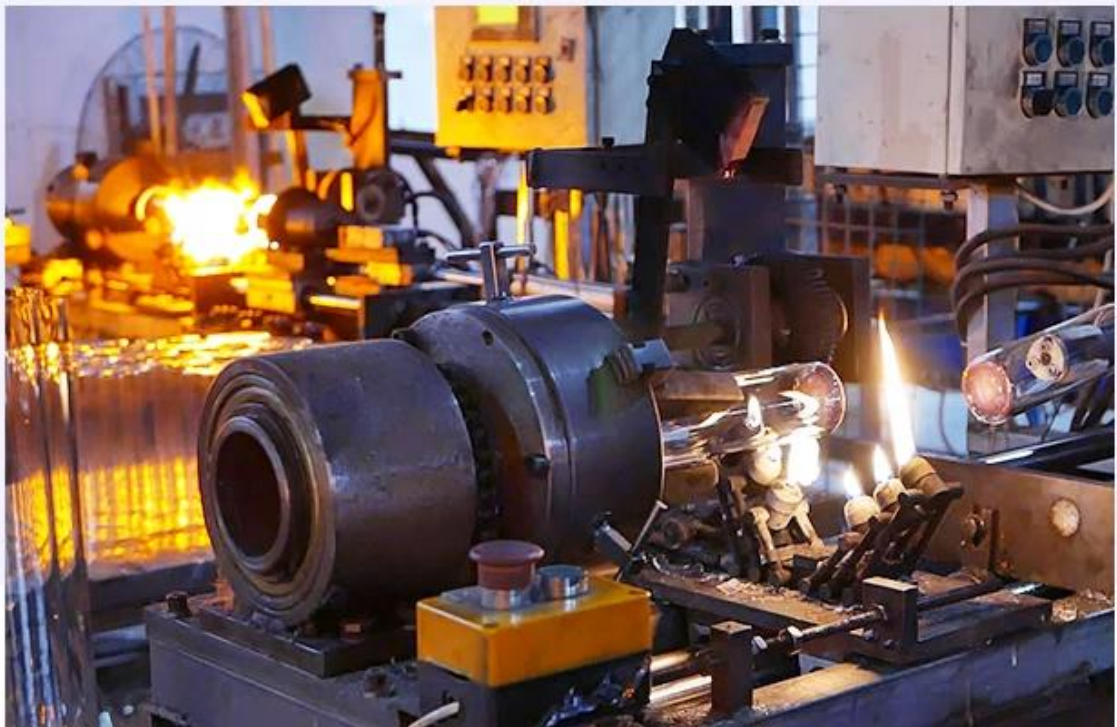

There are about 20000 square meters in our factory which was built in 1992 year; Superior quality and high efficiency can be guaranteed.

Process Handverk

PROCESS CRAFTS

1、 Raw Material

2、 Melting

4、 Filling