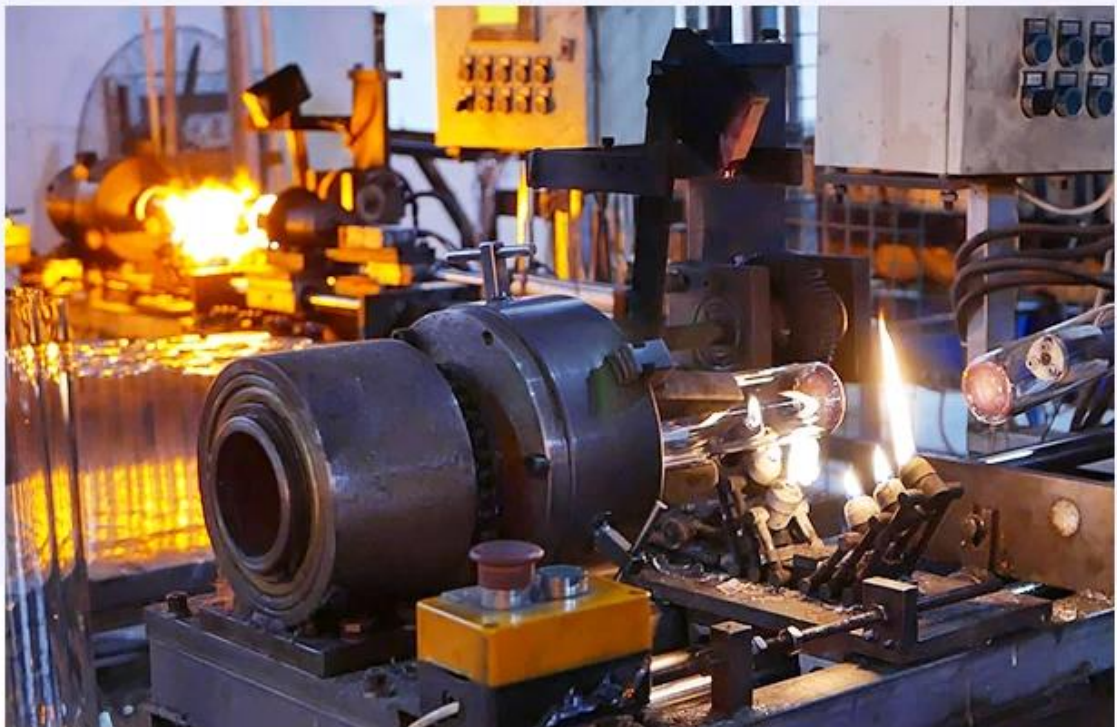

CHRISTMAS ETC

Verksmiðjúsýning

FACTORY

There are about 20000 square meters in our factory which was built in 1992 year; Superior quality and high efficiency can be guaranteed.

Process Handverk

PROCESS CRAFTS