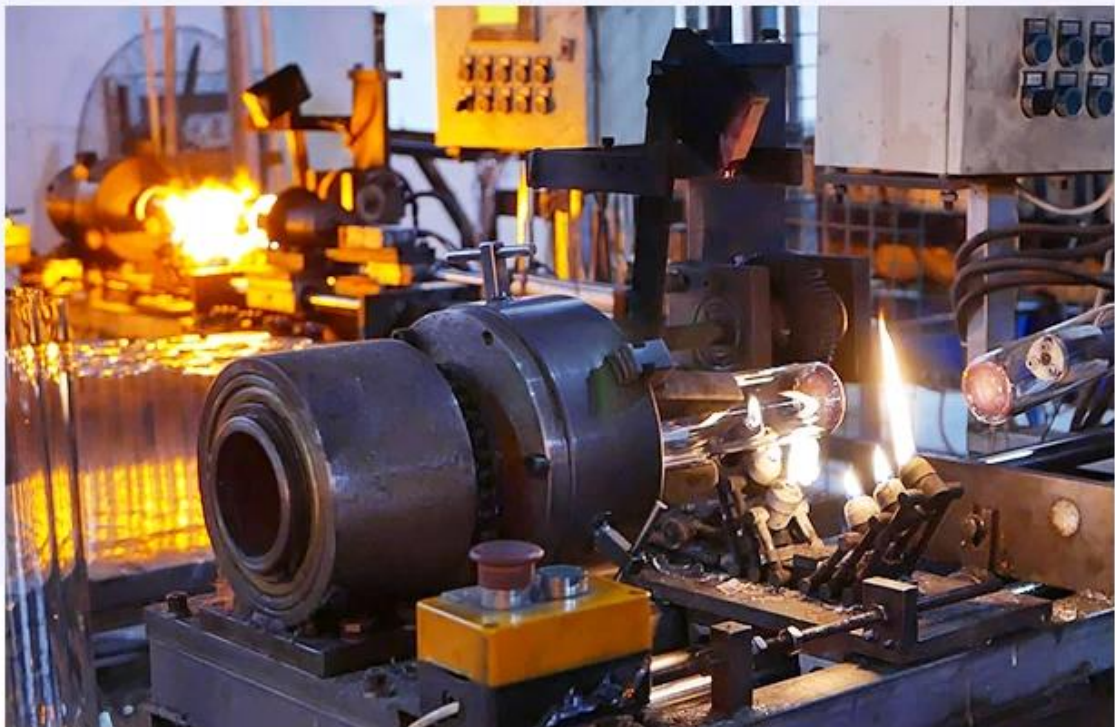

# FACTORY

There are about 20000 square meters in our factory which was built in 1992 year; Superior quality and high efficiency can be guaranteed.

**Process Handverk**

---