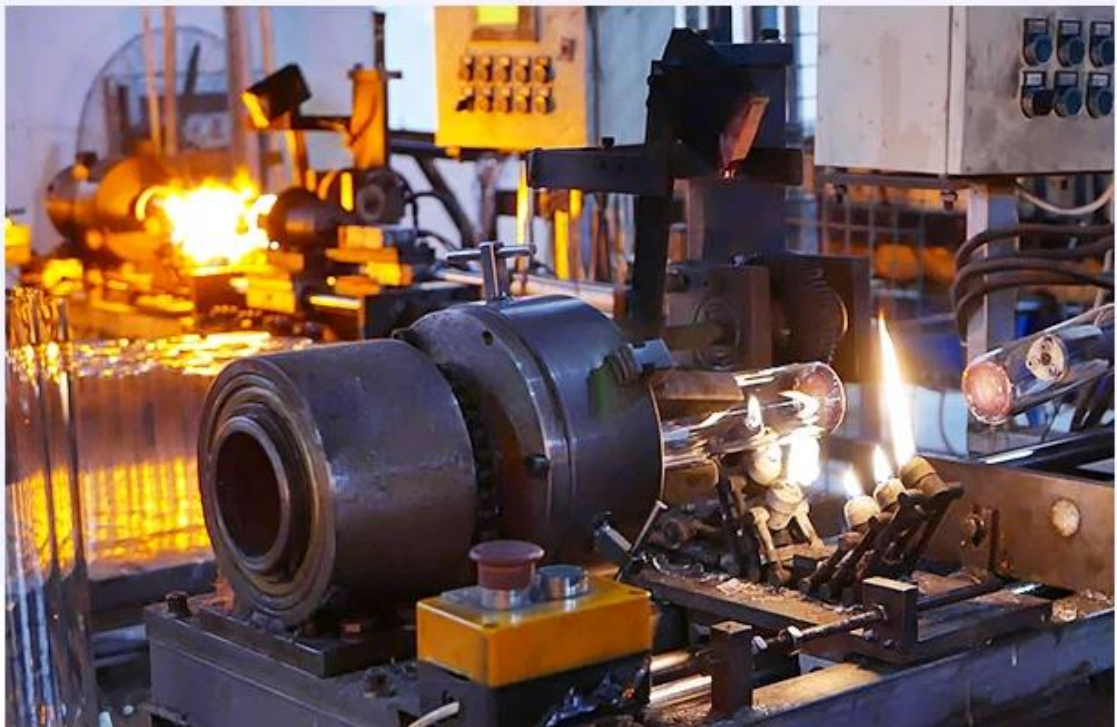

CHRISTMAS ETC

Mostra di fabbrica

FACTORY

There are about 20000 square meters in our factory which was built in 1992 year; Superior quality and high efficiency can be guaranteed.

Processo artigianale

PROCESS CRAFTS