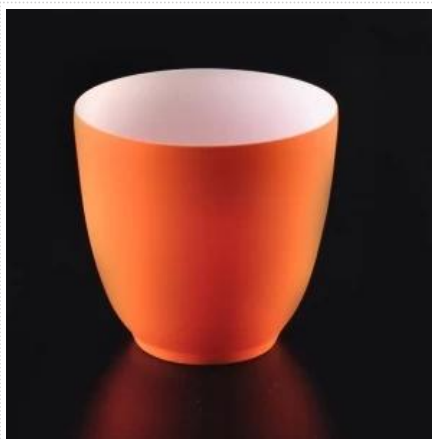

Round bottom home deco ceramic candle holder

Product Details

Item number.	SGSN17010507
Material	Ceramic
Craft	Handmade ceramic candle holders for home decoration
Samples time	1. 5 days if there is a form and size of the ceramic 2. 15 days, if you need a new shape and size ceramic
Product Capacity	500,000 ~ 1,000,000 pieces per month
The Features of products	1. Hand made home decor ceramic candle holder 2. Suitable for use in hotel, house, etc. 3. This eco-friendly.

Usage of Product

1. Ceramic candle holders can be used in wedding decoration, home decoration, party, banquet ect,
2. This candle container is very great as a gorgeous centerpiece for an event
3. The pottery candle jars can decorate your indoors and outdoors with this delicaded rose figure glass candle holder.
4. The ceramic candle vessel is wonderful gift as housewarmings and other events.

More Product Pictures

Similar Products Link

[Decorative empty concrete candle holder](#)

[Orange color ceramic candle holder with thinner wall](#)

[High quality cylinder ceramic candle jar wholesale](#)

Office & Sample Room