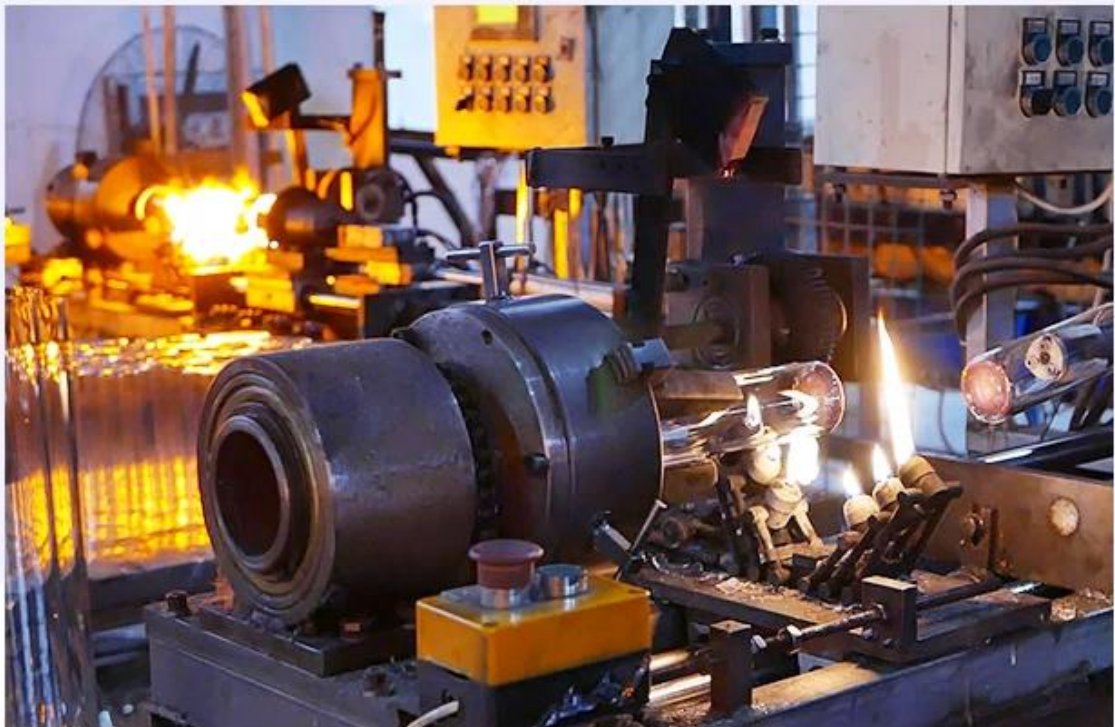

CHRISTMAS ETC

Mostra di fabbrica

FACTORY

There are about 20000 square meters in our factory which was built in 1992 year; Superior quality and high efficiency can be guaranteed.

Processo artigianale

PROCESS CRAFTS