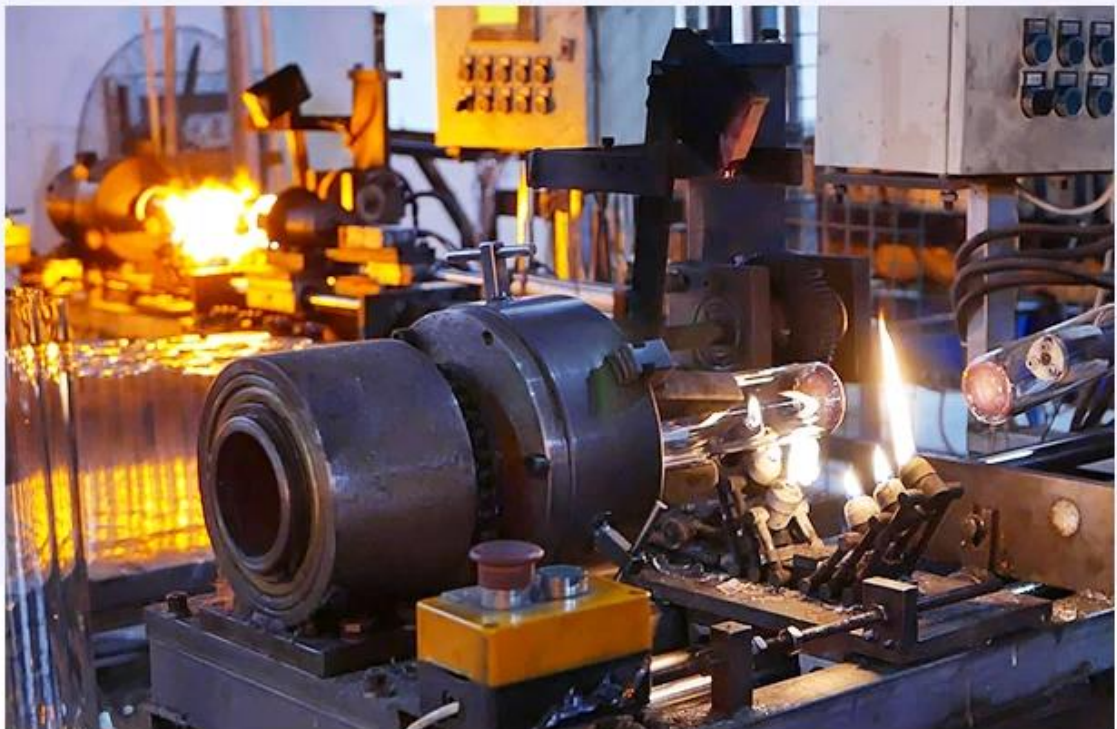

CHRISTMAS ETC

Mostra di fabbrica

FACTORY

There are about 20000 square meters in our factory which was built in 1992 year; Superior quality and high efficiency can be guaranteed.

Processo artigianale

PROCESS CRAFTS