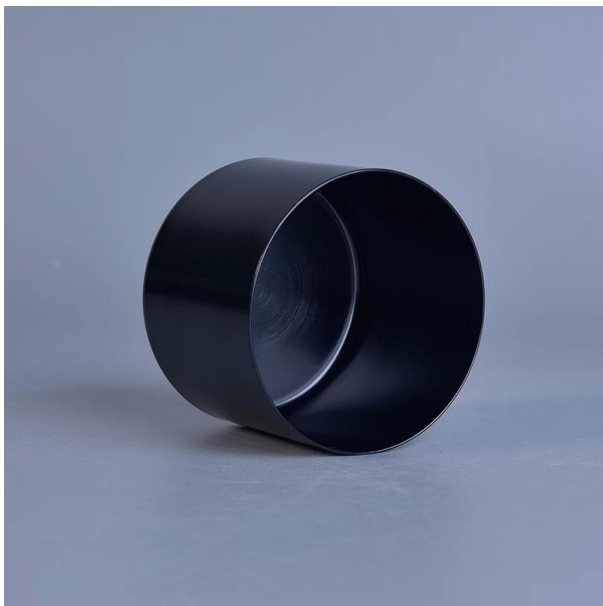

142ml

Product Details

SGJBS17060904	
1	5
2	15
4	48
500,000	1,000,000
	<ul style="list-style-type: none"> 1 2 3. 4.4 FDA; ASTM; CA65
35	

3. [\[Link\]](#)

4. [\[Link\]](#)

More Product Pictures

Office & Sample Room