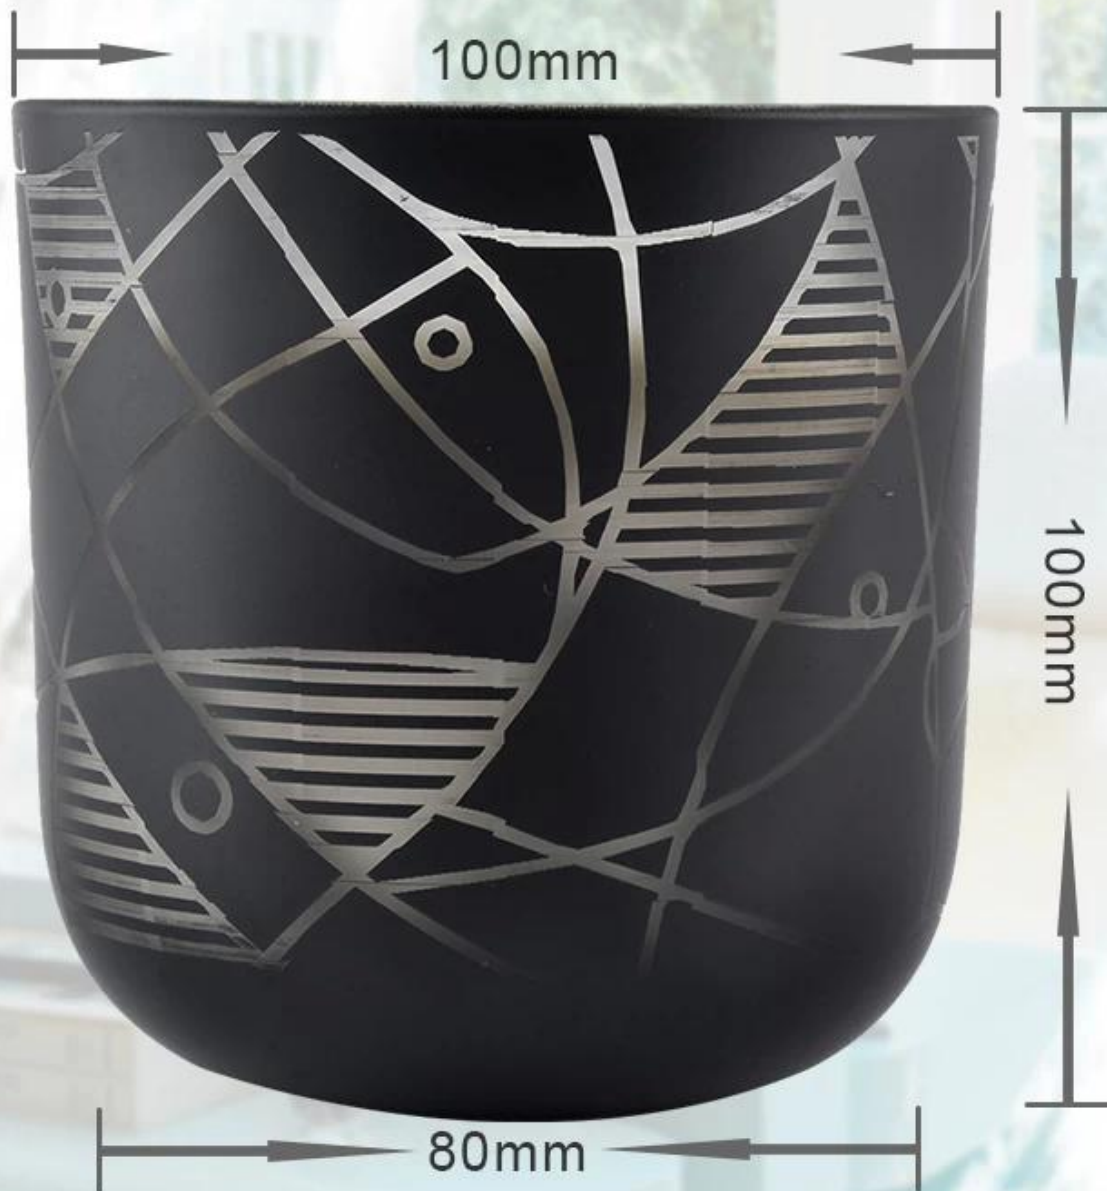

NNNS Unny GrouNS Glassware 26 30

NS 10 8 0

We

Sunny Glassware

P

480ml 17oz

PRODUCT INFORMATION

Classical round bottom glass candle jars, can hold 13oz wax ,
perfect size for home decoration.

Sample Room

Exhibition

COMPANY SHOW

Company

Design Team

GLASS CANDLE JAR

Classical round bottom glass candle jars,
can hold 13oz wax , perfect size for home decoration.

Weight:468g

Capacity:480ml

SGRC191010

DESIGN

Classical round bottom glass candle jars, can hold 13oz wax , perfect size for home decoration.

This design using simple glass candle jar with classical black artwork, new processing technology in traditional glass candle jar make this item meaningful