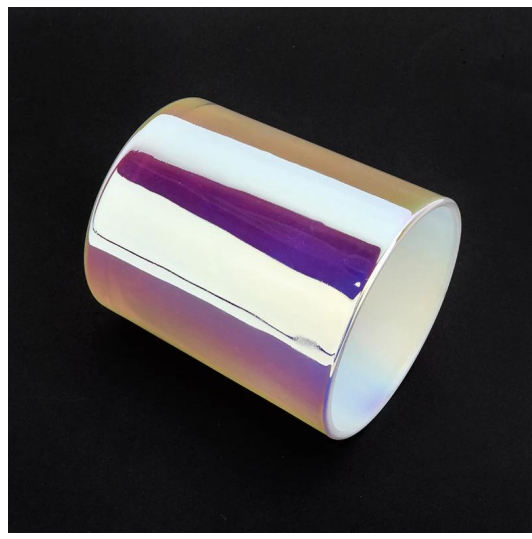

Our QC is more QC than our customer's QC

Product Details

Sunny Glassware CandleJars

Product Name

Product Description

80 USA

AQL 6 QC

Product Specifications

Product Name

SG

NEST

Product Specifications

Product Specifications

XXXXXXXXXXXXXXXXXXXXXXXXXXXXXXXXXXXX

XXXXXXXXSG88100-XXXX
XXXX88mm
XXXX80mm
XXXX100mm
XXXX325g
XXXX410ml

XXXXXXXXXXXXXXXXXXXXXXXXXXXXXXXXXXXX