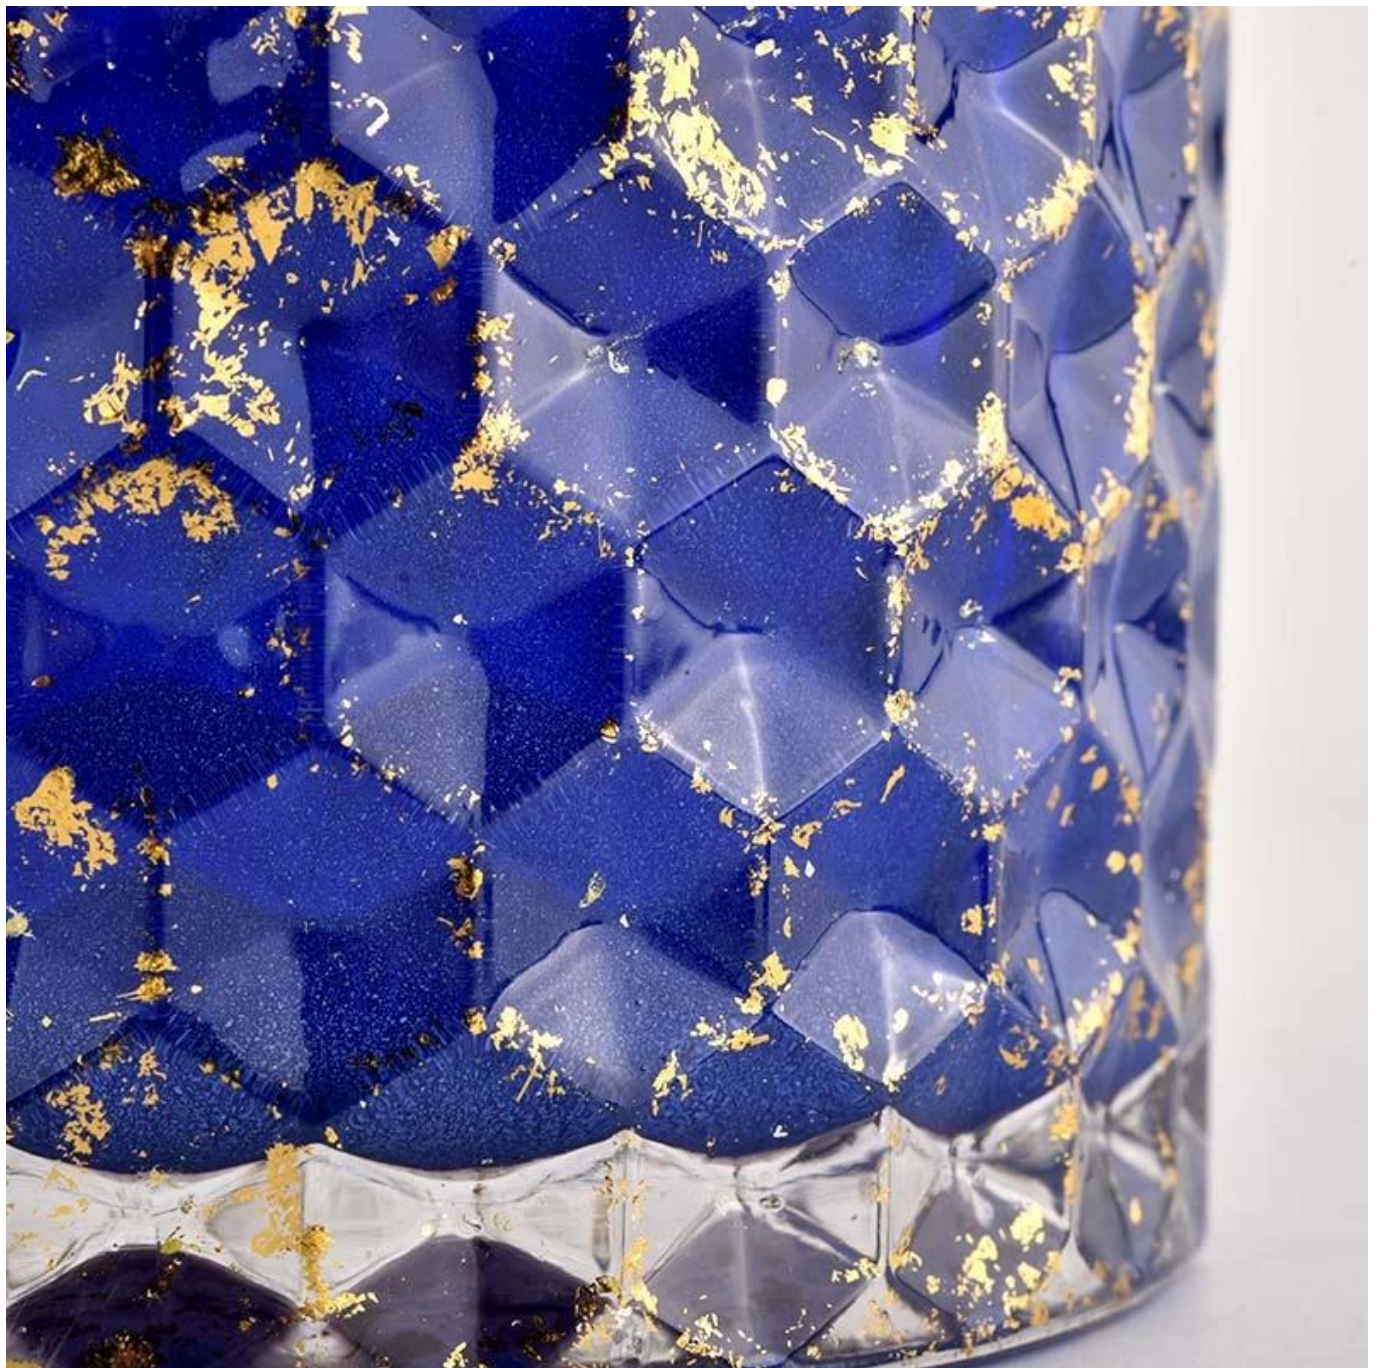

80% Candle Jars Exclusive Supplier

including Nest Fragrance
Candle Lite, UGG etc
popular brands

WIDE RANGE OF APPLICATION

Suitable for: home life/coffee shop/restaurant/wedding/party/Christmas etc

HOME LIFE