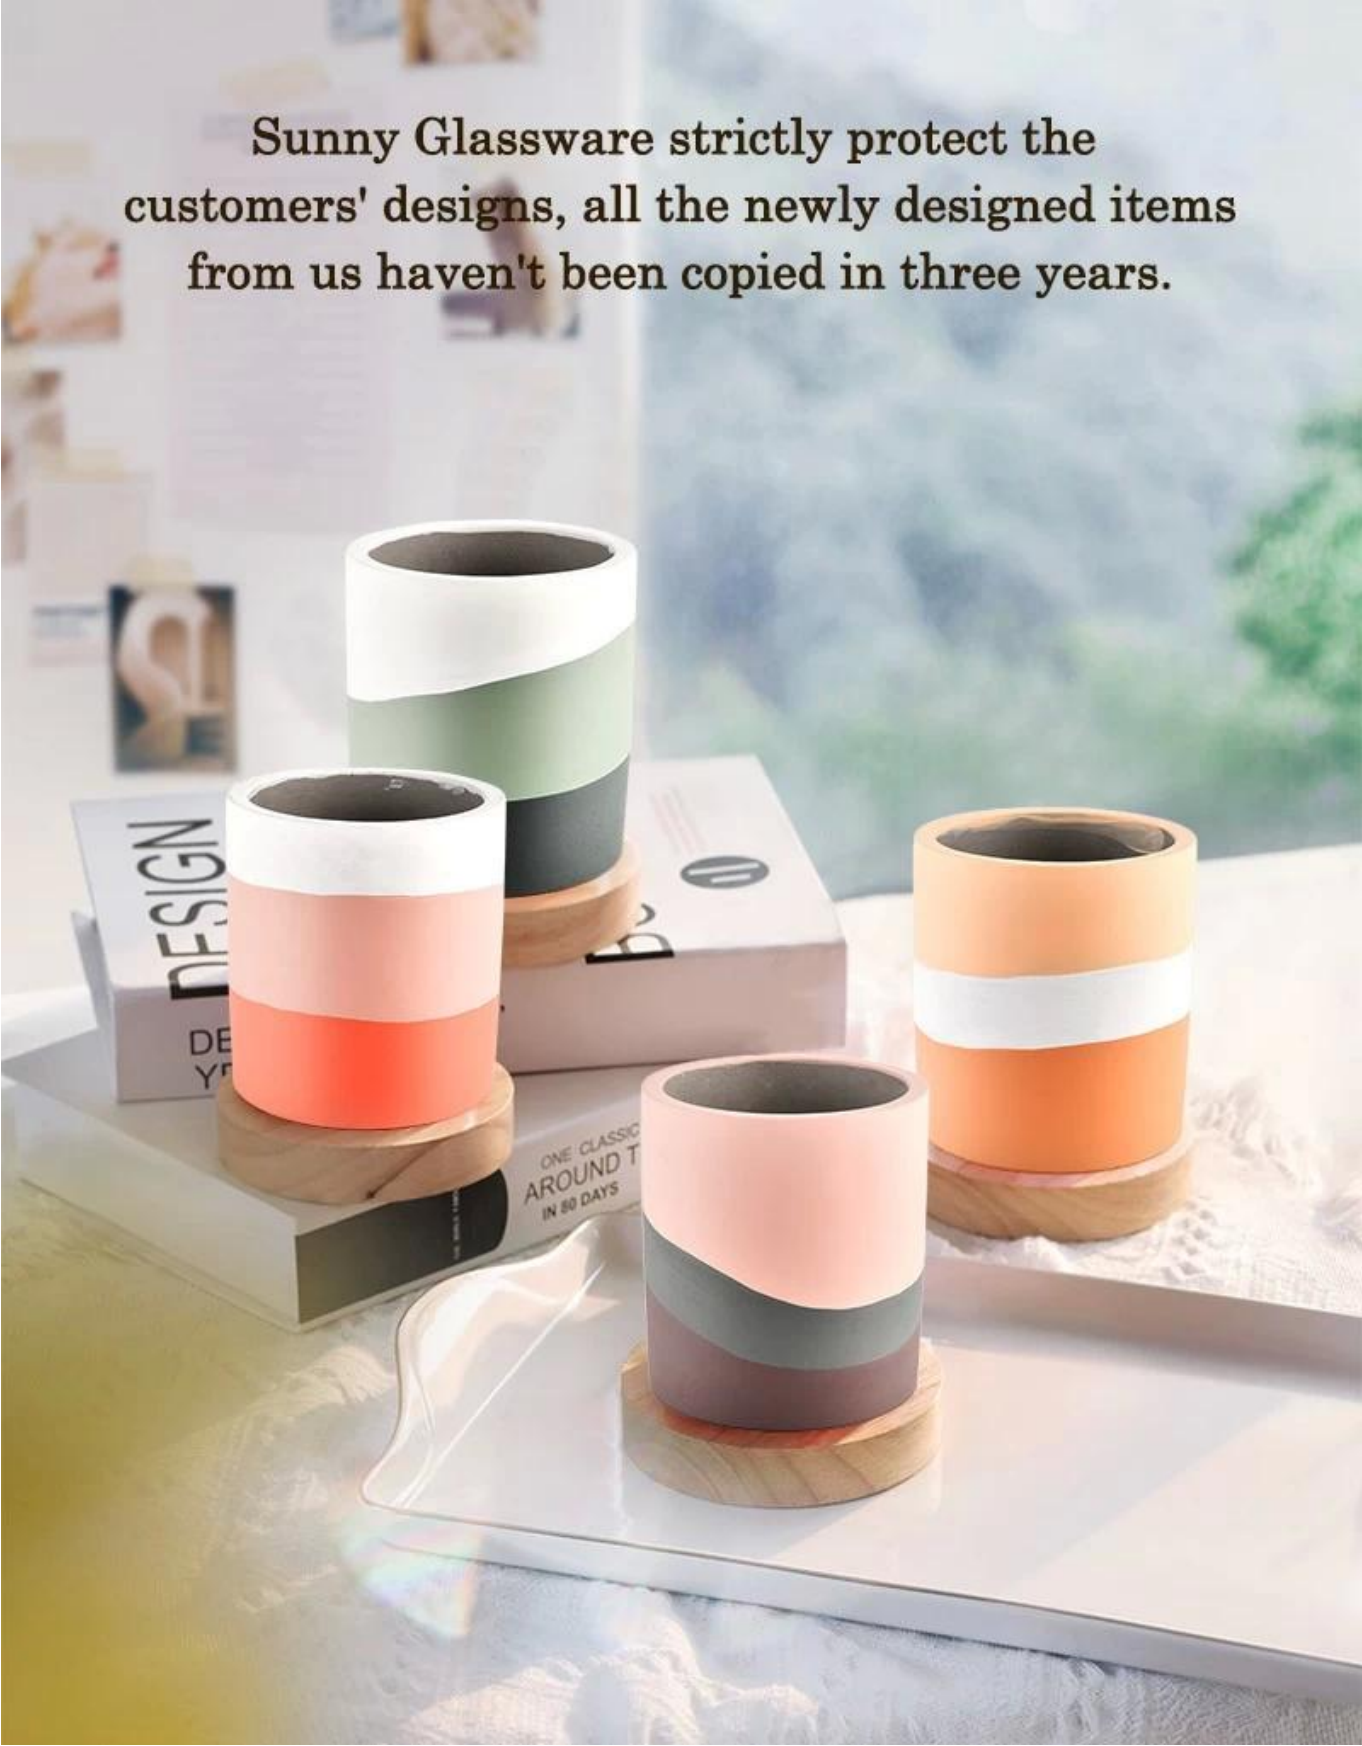

Sunny Glassware strictly protect the customers' designs, all the newly designed items from us haven't been copied in three years.