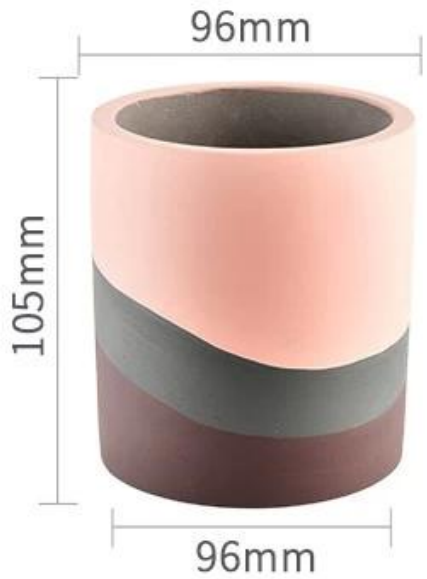

Capacity	460ml
weight	430g

Material	100% Recycled material
Material	1. Recycled material 5% 2. 15 Recycled material
Material	Material SGSJ21120605 Diameter: 96mm Diameter: 96mm Height: 105mm Weight: 430g Capacity: 460ml
Material	Material PVC Recycled material Recycled material Recycled material
Material	Material Recycled material 35%
Material	Material T/T Recycled material 30% Recycled material B/L Recycled material
Material	Material Recycled material Express Recycled material