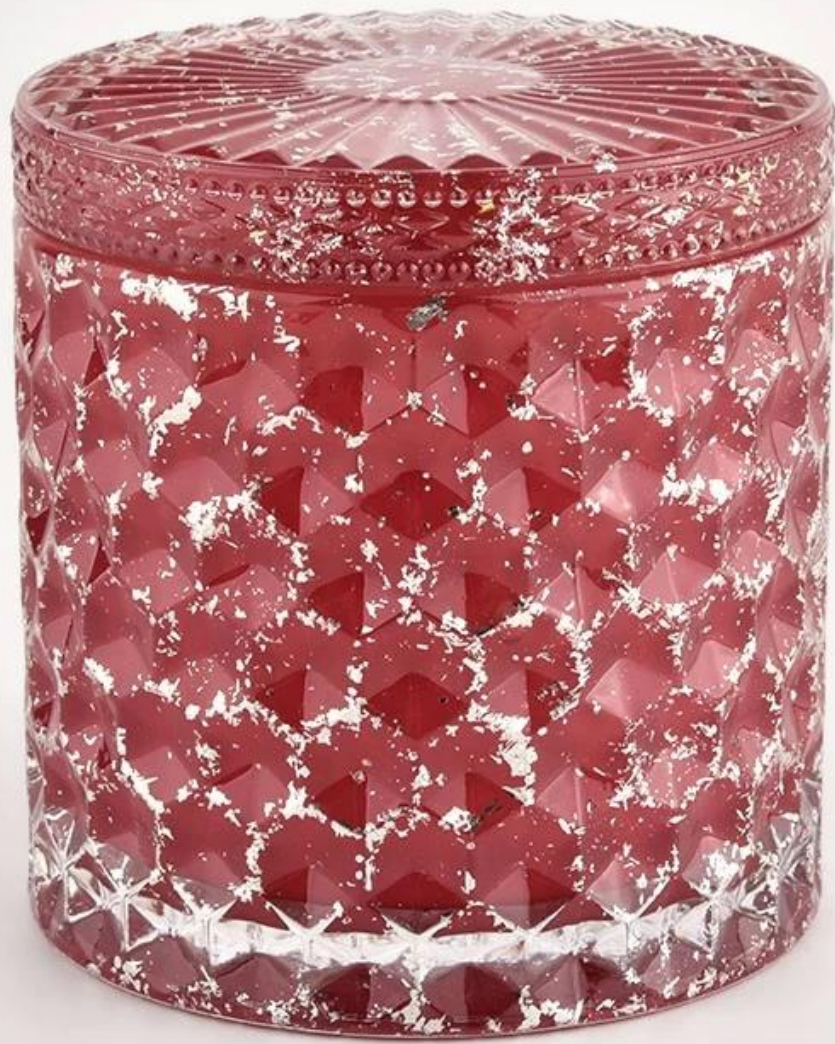

80% Candle Jars Exclusive Supplier

including Nest Fragrance
Candle Lite, UGG etc
popular brands

WIDE RANGE OF APPLICATION

Suitable for: home life/coffee shop/restaurant/wedding/party/Christmas etc

HOME LIFE