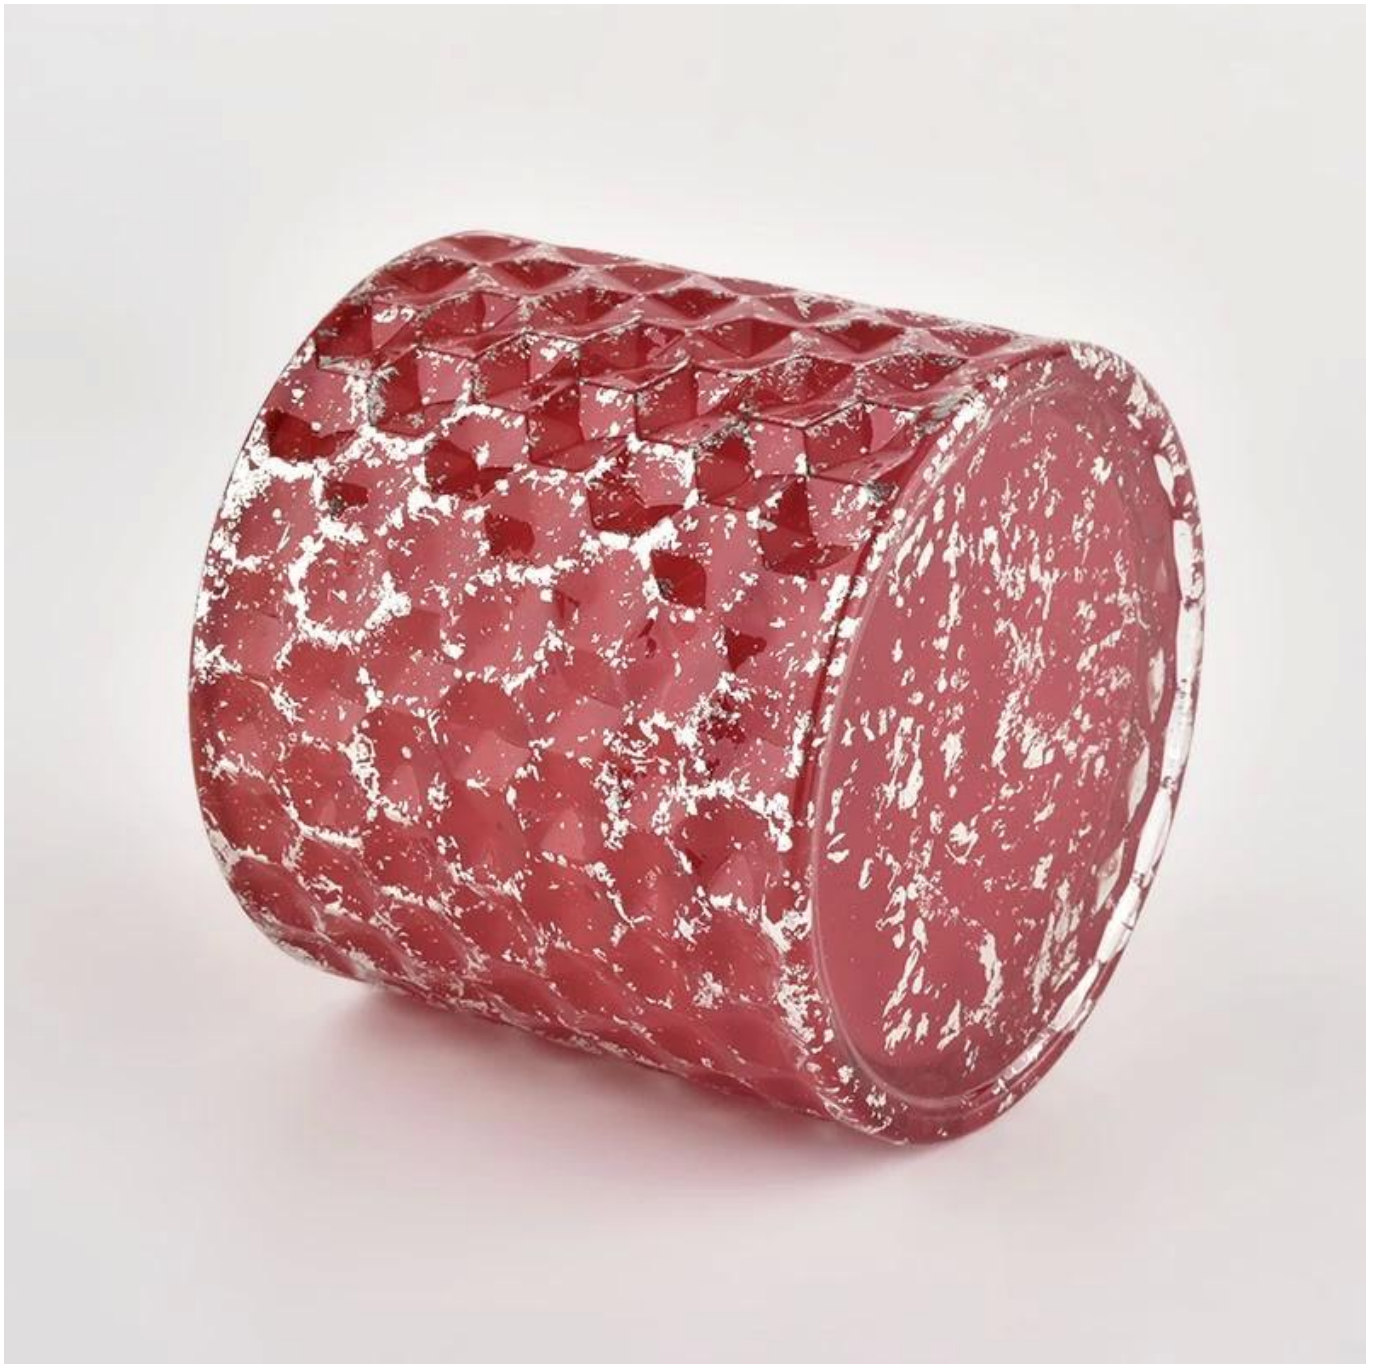

80% Candle Jars Exclusive Supplier

including Nest Fragrance
Candle Lite, UGG etc
popular brands

WIDE RANGE OF APPLICATION

Suitable for: home life/coffee shop/restaurant/wedding/party/Christmas etc

HOME LIFE